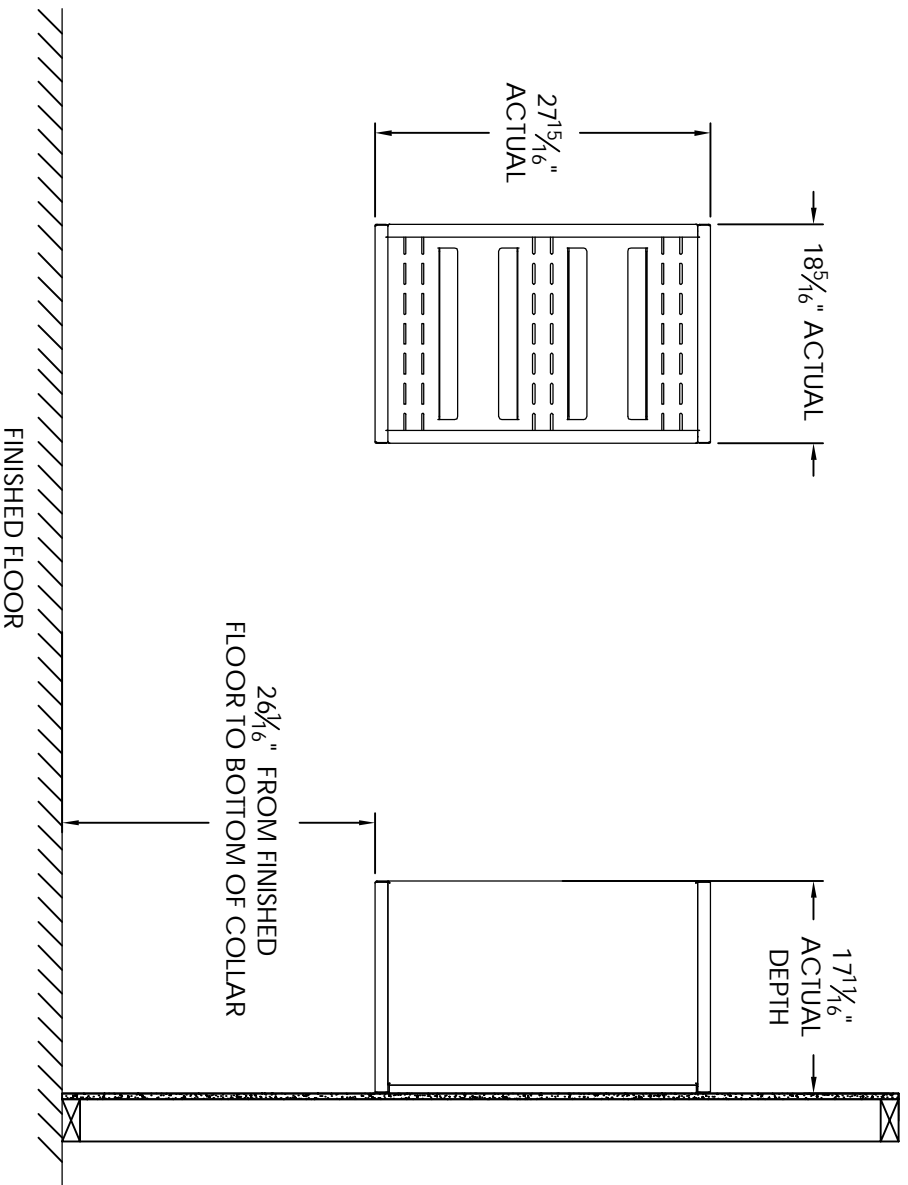

Versatile™ 4C Surface Mount Collar, SM07S

- Notes:
1. Designed to mount Florence Versatile™ 4C mailbox single column 7-High Suite modules (sold separately).
 2. For use with front loading modules only.

PRODUCT SERIES: VERSATILE™ 4C SURFACE MOUNT COLLAR

AF FLORENCE
manufacturing company

5935 Corporate Drive • Manhattan, KS 66503
 www.florencemailboxes.com • (800) 275-1747

A GIBRALTAR INDUSTRIES COMPANY

MODEL	SM07S	REV	B
SCALE	NONE	LAST REV DATE	7/02/2014
DRAWING NUMBER	SM07SCS	DRAWN BY	TNS