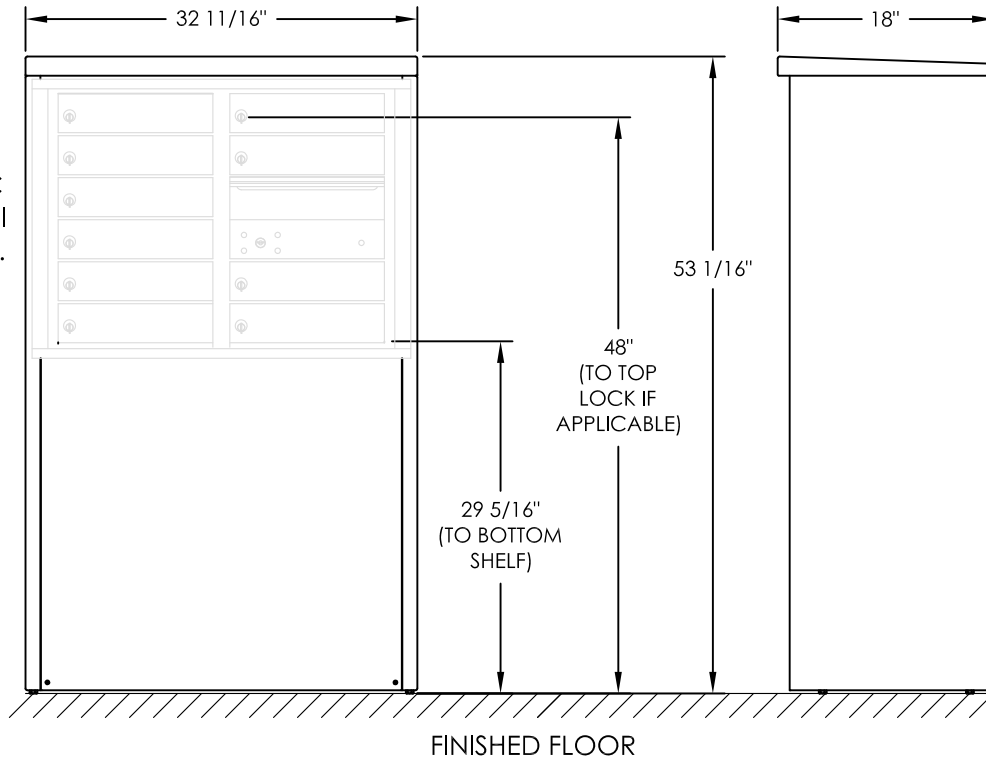

versatile™ 4C Depot, DEP06D

Shown with 4C
for dimensional
reference only.

NOTES:

1. Depot cabinet design ensures compliance with USPS STD-4C mailbox installation regulations.
2. Accommodates all 4C front-loading double-column 6-High modules.
3. Depot cabinet assembled complete in factory.
4. Depot ships complete with 4C front-loading module installed.
5. May be installed outside or inside - see foundation specification details in installation manual.

PRODUCT SERIES: VERSATILE™ 4C DEPOT		
FLORENCE  CORPORATION 5935 Corporate Drive • Manhattan, KS 66503 800.275.1747 • www.florencelockers.com	MODEL DEP06D	REV -
	SCALE 1:16	LAST REV DATE 10/6/2020
	DRAWING NUMBER DEP06DCS	DRAWN BY NBC