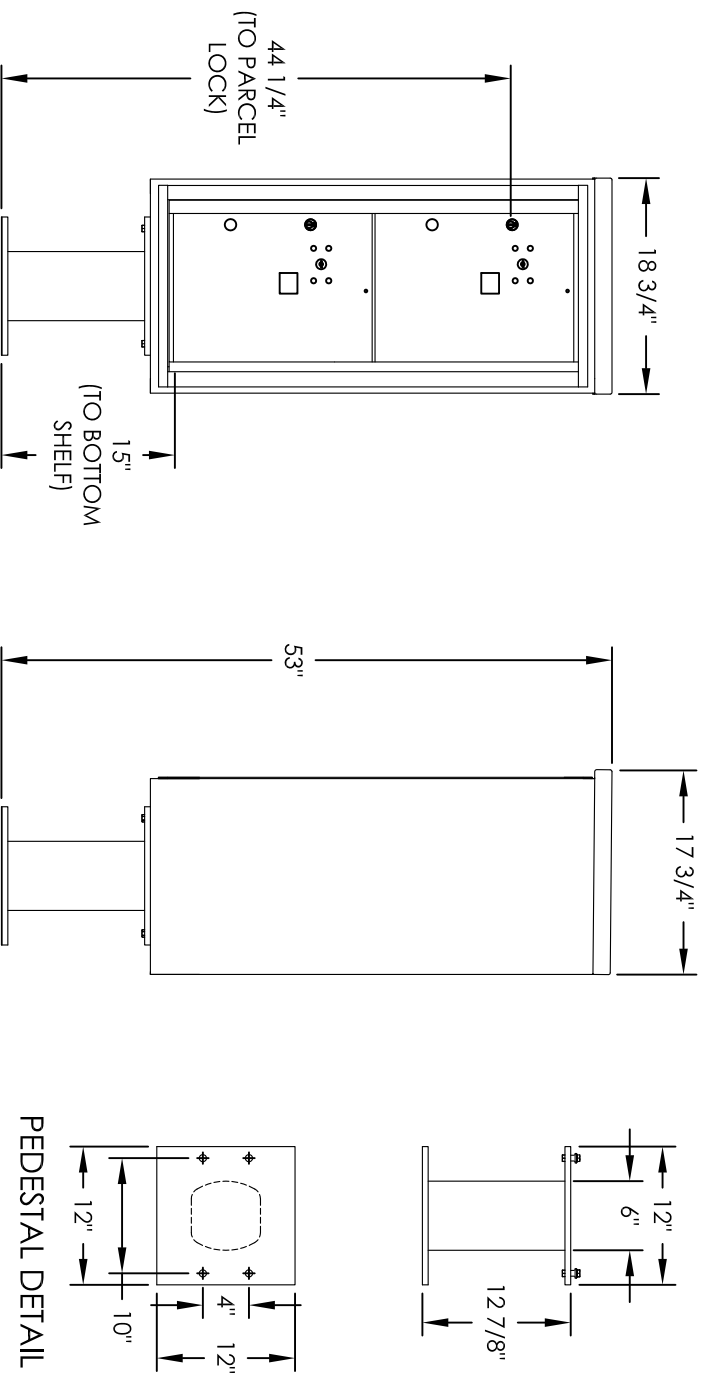

Versatile™ 4C Pedestal Mount Mailbox, 4CADS-2P-P

- NOTES:**
1. 4C pedestal units are for private applications only / not USPS Approved.
 2. May be installed outside or inside - see foundation specification details within the 4C Installation Manual.

DESCRIPTION	COMPARTMENT	COMPARTMENT SIZE	QTY.
PARCEL	PL5	17" H x 12" W x 15" D	2

PRODUCT SERIES: VERSATILE™ 4C PEDESTAL MOUNT MAILBOX

COMPARTMENT CHART

		MODEL	4CADS-2P-P	REV	C
5935 Corporate Drive • Manhattan, KS 66503 www.florencemailboxes.com • (800) 275-1747 A GIBRALTAR INDUSTRIES COMPANY		SCALE	NONE	LAST REV DATE	5/14/2014
		DRAWING NUMBER	4CADS-2P-P-PCS	DRAWN BY	SDH