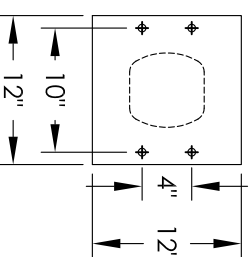

# Versatile™ 4C Pedestal Mount Mailbox, 4CADS-01-P

PEDESTAL DETAIL

## COMPARTMENT CHART

DOOR TYPE	PART NUMBER	Compartment Size	Number
MAILBOX	MB2	6-1/2" H x 12" W x 15" D	1
OUTGOING MAIL	OM2	6-1/2" H x 12" W x 15" D	1
PARCEL	PL6	20-1/2" H x 12" W x 15" D	1

PRODUCT SERIES: VERSATILE™ 4C PEDESTAL MOUNT MAILBOX