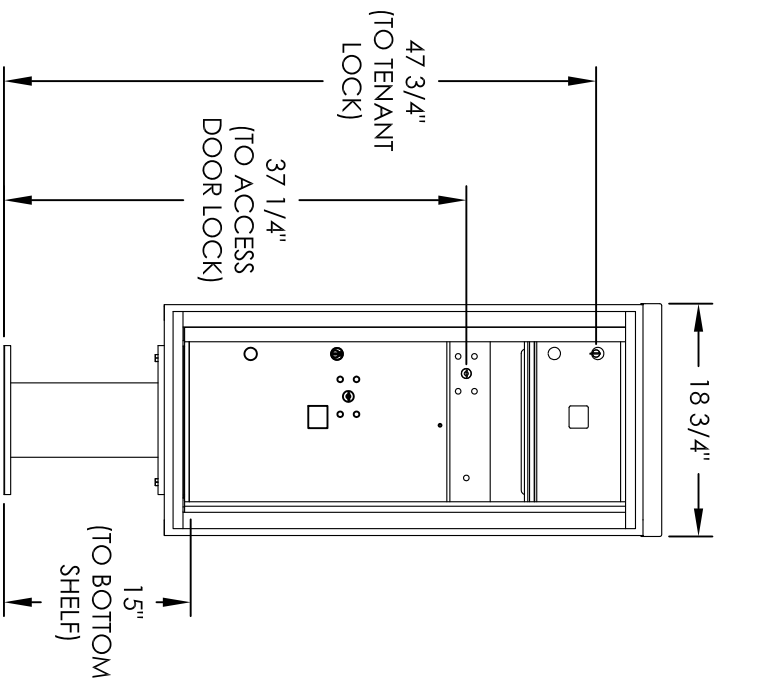

# Versatile™ 4C Pedestal Mount Mailbox, 4CADS-01-P

PEDESTAL DETAIL

## COMPARTMENT CHART

DOOR TYPE	PART NUMBER	Compartment Size	Number
MAILBOX	MB2	6-1/2" H x 12" W x 15" D	1
OUTGOING MAIL	OM2	6-1/2" H x 12" W x 15" D	1
PARCEL	PL6	20-1/2" H x 12" W x 15" D	1

PRODUCT SERIES: VERSATILE™ 4C PEDESTAL MOUNT MAILBOX

MODEL	4CADS-01-P	REV	A
SCALE	NONE	LAST REV DATE	5/14/2014
DRAWING NUMBER	4CADS-01-PCS	DRAWN BY	SDH