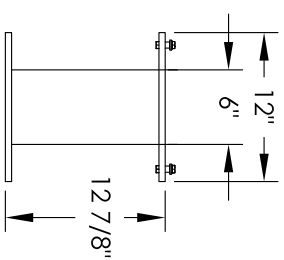

# Versatile™ 4C Pedestal Mount Mailbox, 4CADS-01-P

PEDESTAL DETAIL

## COMPARTMENT CHART

DOOR TYPE	PART NUMBER	Compartment Size	Number
MAILBOX	MB2	6-1/2" H x 12" W x 15" D	1
OUTGOING MAIL	OM2	6-1/2" H x 12" W x 15" D	1
PARCEL	PL6	20-1/2" H x 12" W x 15" D	1

PRODUCT SERIES: VERSATILE™ 4C PEDESTAL MOUNT MAILBOX