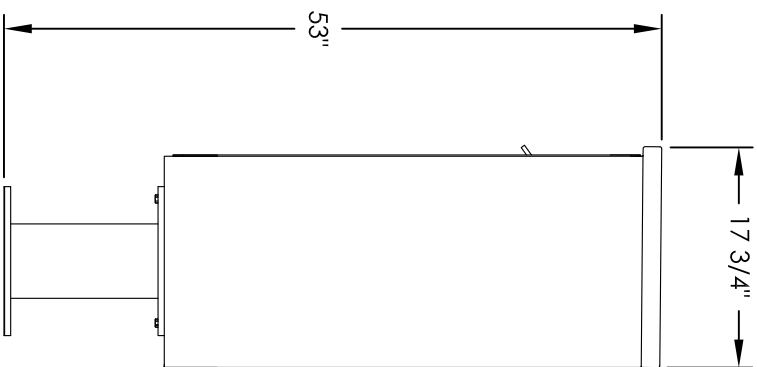

# Versatile™ 4C Pedestal Mount Mailbox, 4CADS-01-P

PEDESTAL DETAIL

## COMPARTMENT CHART

DOOR TYPE	PART NUMBER	Compartment Size	Number
MAILBOX	MB2	6-1/2" H x 12" W x 15" D	1
OUTGOING MAIL	OM2	6-1/2" H x 12" W x 15" D	1
PARCEL	PL6	20-1/2" H x 12" W x 15" D	1

PRODUCT SERIES: VERSATILE™ 4C PEDESTAL MOUNT MAILBOX