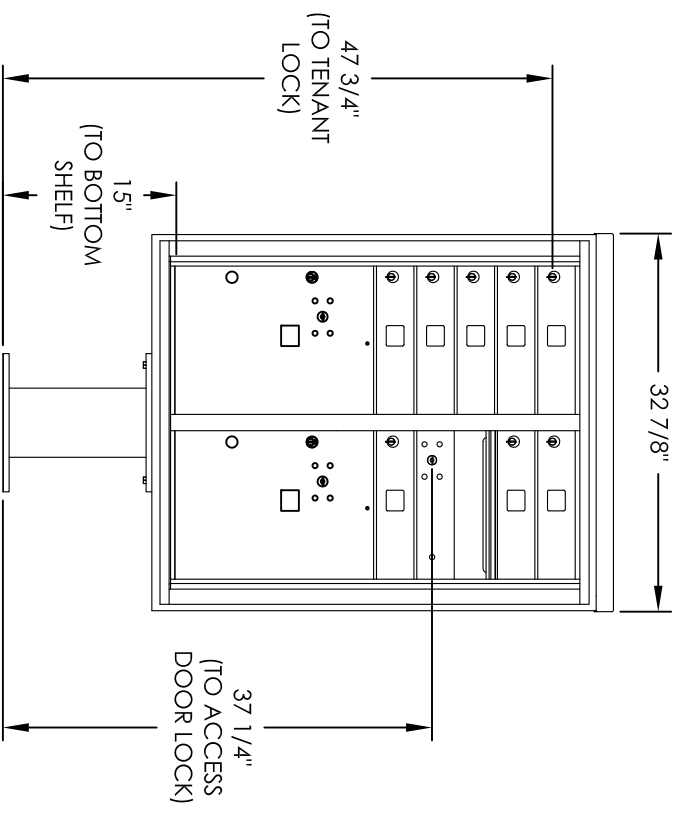

Versatile™ 4C Pedestal Mount Mailbox, 4CADD-08-P

PEDESTAL DETAIL

COMPARTMENT CHART

DESCRIPTION	COMPARTMENT	COMPARTMENT SIZE	QTY.
MAILBOX	MB1	3" H x 12" W x 15" D	8
OUTGOING MAIL	OM2	6-1/2" H x 12" W x 15" D	1
PARCEL	PL5	17" H x 12" W x 15" D	2

PRODUCT SERIES: VERSATILE™ 4C PEDESTAL MOUNT MAILBOX

- NOTES:
1. 4C pedestal units are for private applications only / not USPS Approved.
 2. May be installed outside or inside - see foundation specification details within the 4C Installation Manual.