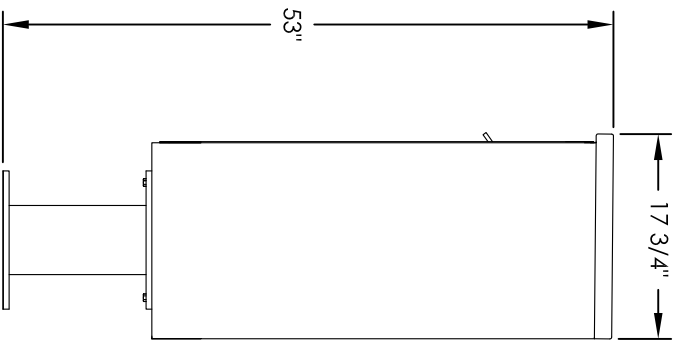

Versatile™ 4C Pedestal Mount Mailbox, 4CADD-08-P

PEDESTAL DETAIL

COMPARTMENT CHART

DESCRIPTION	COMPARTMENT	COMPARTMENT SIZE	QTY.
MAILBOX	MB1	3" H x 12" W x 15" D	8
OUTGOING MAIL	OM2	6-1/2" H x 12" W x 15" D	1
PARCEL	PL5	17" H x 12" W x 15" D	2

PRODUCT SERIES: VERSATILE™ 4C PEDESTAL MOUNT MAILBOX

- NOTES:
1. 4C pedestal units are for private applications only / not USPS Approved.
 2. May be installed outside or inside - see foundation specification details within the 4C Installation Manual.