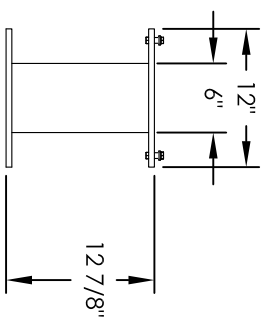

Versatile™ 4C Pedestal Mount Mailbox, 4CADD-08-P

PEDESTAL DETAIL

COMPARTMENT CHART

DESCRIPTION	COMPARTMENT	COMPARTMENT SIZE	QTY.
MAILBOX	MB1	3" H x 12" W x 15" D	8
OUTGOING MAIL	OM2	6-1/2" H x 12" W x 15" D	1
PARCEL	PL5	17" H x 12" W x 15" D	2