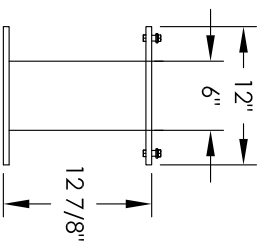

# Versatile™ 4C Pedestal Mount Mailbox, 4C15S-04-P

PEDESTAL DETAIL

### COMPARTMENT CHART

DESCRIPTION	COMPARTMENT	COMPARTMENT SIZE	QTY.
MAILBOX	MB2	6-1/2" H x 12" W x 15" D	4
OUTGOING MAIL	OM2	6-1/2" H x 12" W x 15" D	1
PARCEL	PL5	17" H x 12" W x 15" D	1

PRODUCT SERIES: VERSATILE™ 4C PEDESTAL MOUNT MAILBOX

MODEL	4C15S-04-P	REV	A
SCALE	NONE	LAST REV DATE	5/12/2014
DRAWING NUMBER	4C15S-04-PCS	DRAWN BY	SDH