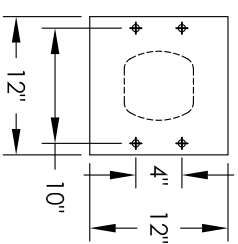

# Versatile™ 4C Pedestal Mount Mailbox, 4C15S-04-P

PEDESTAL DETAIL

### COMPARTMENT CHART

DESCRIPTION	COMPARTMENT	COMPARTMENT SIZE	QTY.
MAILBOX	MB2	6-1/2" H x 12" W x 15" D	4
OUTGOING MAIL	OM2	6-1/2" H x 12" W x 15" D	1
PARCEL	PL5	17" H x 12" W x 15" D	1

PRODUCT SERIES: VERSATILE™ 4C PEDESTAL MOUNT MAILBOX

MODEL	4C15S-04-P	REV	A
SCALE	NONE	LAST REV DATE	5/12/2014
DRAWING NUMBER	4C15S-04-PCS	DRAWN BY	SDH