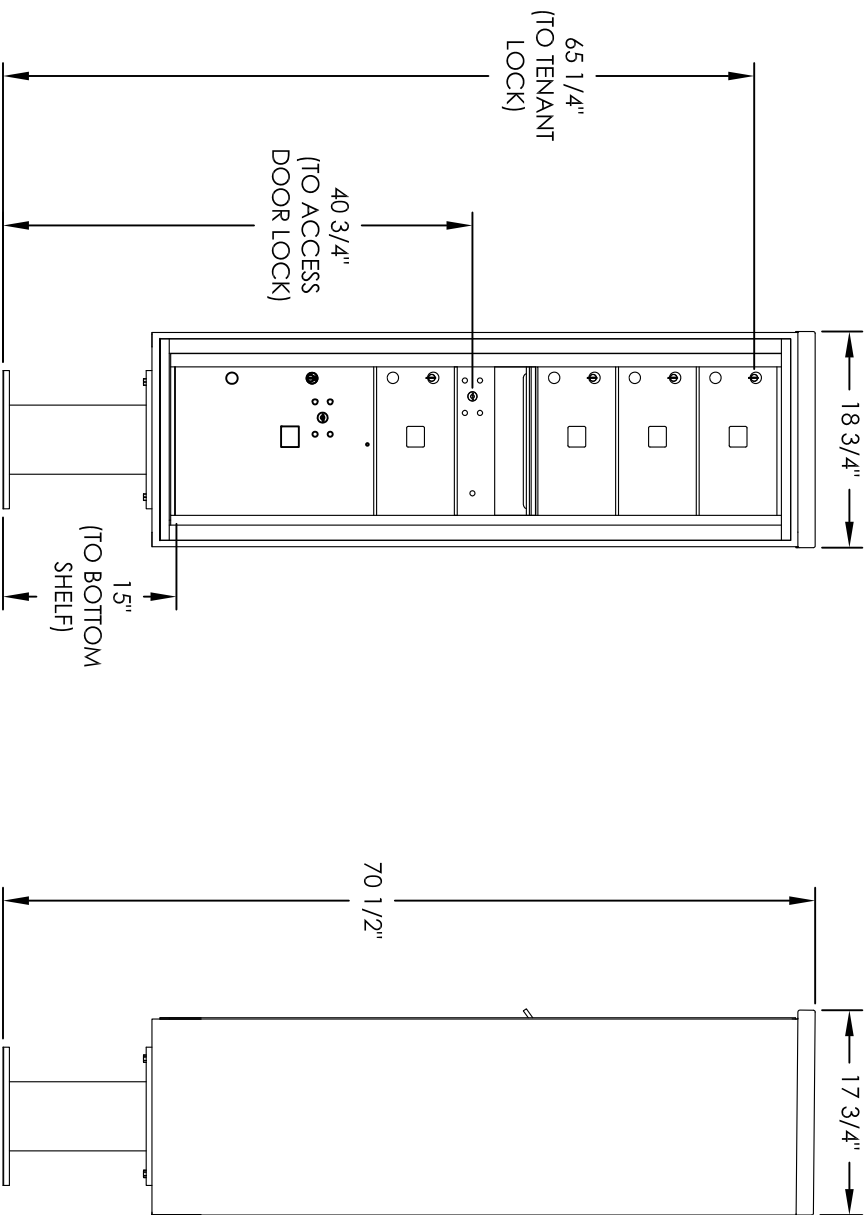

# Versatile™ 4C Pedestal Mount Mailbox, 4C15S-04-P

PEDESTAL DETAIL

### COMPARTMENT CHART

DESCRIPTION	COMPARTMENT	COMPARTMENT SIZE	QTY.
MAILBOX	MB2	6-1/2" H x 12" W x 15" D	4
OUTGOING MAIL	OM2	6-1/2" H x 12" W x 15" D	1
PARCEL	PL5	17" H x 12" W x 15" D	1

PRODUCT SERIES: VERSATILE™ 4C PEDESTAL MOUNT MAILBOX

MODEL	4C15S-04-P	REV	A
SCALE	NONE	LAST REV DATE	5/12/2014
DRAWING NUMBER	4C15S-04-PCS	DRAWN BY	SDH