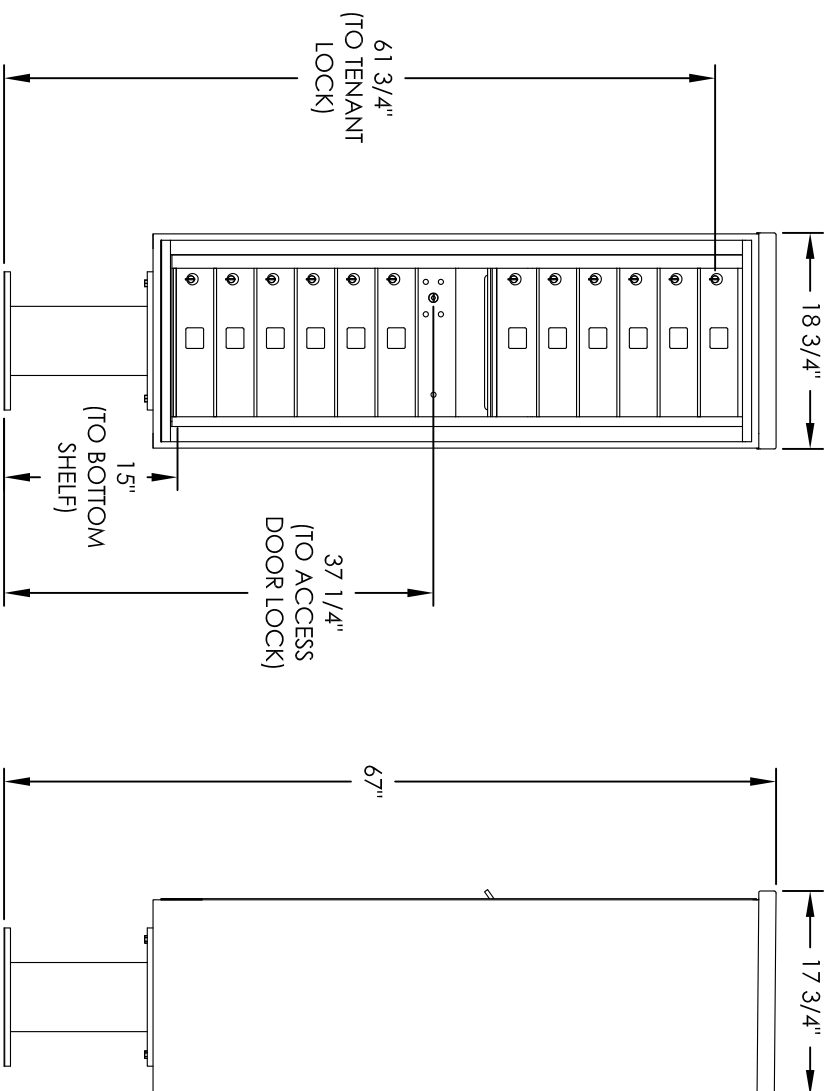

Versatile™ 4C Pedestal Mount Mailbox, 4C14S-12-P

PEDESTAL DETAIL

COMPARTMENT CHART

DESCRIPTION	COMPARTMENT	COMPARTMENT SIZE	QTY.
MAILBOX	MB1	3" H x 12" W x 15" D	12
OUTGOING MAIL	OM2	6-1/2" H x 12" W x 15" D	1

PRODUCT SERIES: VERSATILE™ 4C PEDESTAL MOUNT MAILBOX

- NOTES:
1. 4C pedestal units are for private applications only / not USPS Approved.
 2. May be installed outside or inside - see foundation specification details within the 4C Installation Manual.