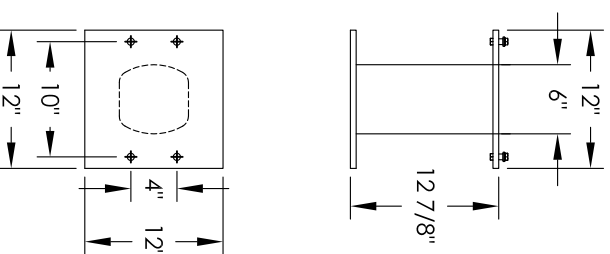

Versatile™ 4C Pedestal Mount Mailbox, 4C14S-12-P

PEDESTAL DETAIL

COMPARTMENT CHART

DESCRIPTION	COMPARTMENT	COMPARTMENT SIZE	QTY.
MAILBOX	MB1	3" H x 12" W x 15" D	12
OUTGOING MAIL	OM2	6-1/2" H x 12" W x 15" D	1

PRODUCT SERIES: VERSATILE™ 4C PEDESTAL MOUNT MAILBOX

- NOTES:
1. 4C pedestal units are for private applications only / not USPS Approved.
 2. May be installed outside or inside - see foundation specification details within the 4C Installation Manual.