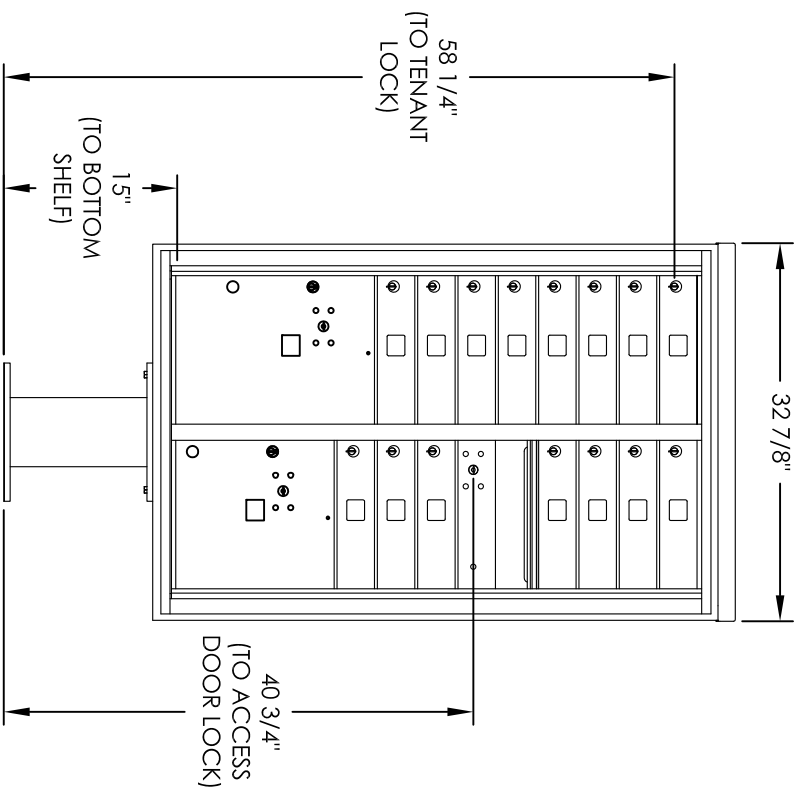

Versatile™ 4C Pedestal Mount Mailbox, 4C13D-15-P

PEDESTAL DETAIL

COMPARTMENT CHART

DESCRIPTION	COMPARTMENT	COMPARTMENT SIZE	QTY.
MAILBOX	MB1	3" H x 12" W x 15" D	15
OUTGOING MAIL	OM2	6-1/2" H x 12" W x 15" D	1
PARCEL	PL4	13-1/2" H x 12" W x 15" D	1
PARCEL	PL5	17" H x 12" W x 15" D	1

PRODUCT SERIES: VERSATILE™ 4C PEDESTAL MOUNT MAILBOX

- NOTES:
1. 4C pedestal units are for private applications only / not USPS Approved.
 2. May be installed outside or inside - see foundation specification details within the 4C Installation Manual.