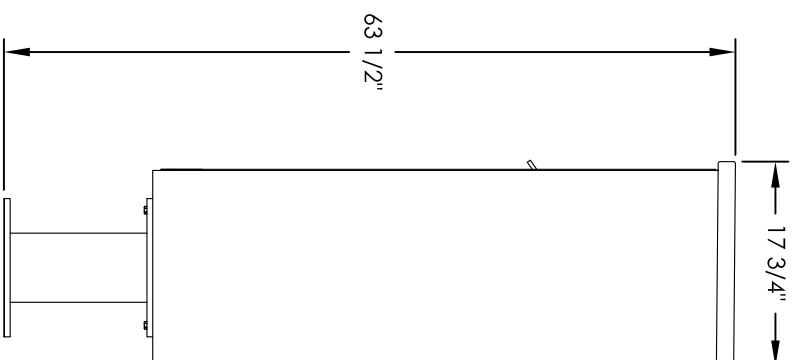

Versatile™ 4C Pedestal Mount Mailbox, 4C13D-15-P

PEDESTAL DETAIL

COMPARTMENT CHART

DESCRIPTION	COMPARTMENT	COMPARTMENT SIZE	QTY.
MAILBOX	MB1	3" H x 12" W x 15" D	15
OUTGOING MAIL	OM2	6-1/2" H x 12" W x 15" D	1
PARCEL	PL4	13-1/2" H x 12" W x 15" D	1
PARCEL	PL5	17" H x 12" W x 15" D	1

PRODUCT SERIES: VERSATILE™ 4C PEDESTAL MOUNT MAILBOX

- NOTES:
1. 4C pedestal units are for private applications only / not USPS Approved.
 2. May be installed outside or inside - see foundation specification details within the 4C Installation Manual.