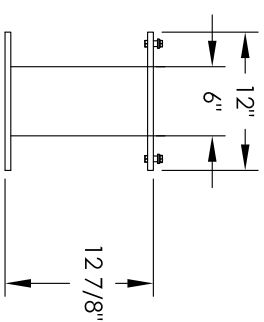

Versatile™ 4C Pedestal Mount Mailbox, 4C13D-15-P

PEDESTAL DETAIL

COMPARTMENT CHART

DESCRIPTION	COMPARTMENT	COMPARTMENT SIZE	QTY.
MAILBOX	MB1	3" H x 12" W x 15" D	15
OUTGOING MAIL	OM2	6-1/2" H x 12" W x 15" D	1
PARCEL	PL4	13-1/2" H x 12" W x 15" D	1
PARCEL	PL5	17" H x 12" W x 15" D	1