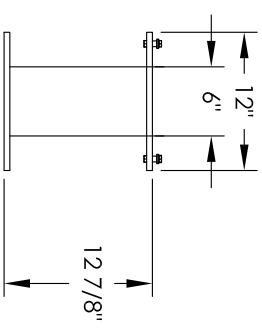

# Versatile™ 4C Pedestal Mount Mailbox, 4C13D-07-P

PEDESTAL DETAIL

## COMPARTMENT CHART

DESCRIPTION	COMPARTMENT	COMPARTMENT SIZE	QTY.
MAILBOX	MB2	6-1/2" H x 12" W x 15" D	7
OUTGOING MAIL	OM2	6-1/2" H x 12" W x 15" D	1
PARCEL	PL5	17" H x 12" W x 15" D	2

PRODUCT SERIES: VERSATILE™ 4C PEDESTAL MOUNT MAILBOX

MODEL	REV
4C13D-07-P	A
SCALE	LAST REV DATE
NONE	5/12/2014
DRAWING NUMBER	DRAWN BY
4C13D-07-PCS	AFD