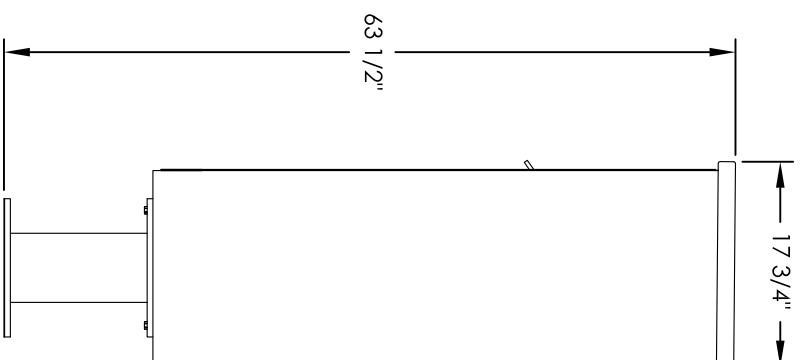

# Versatile™ 4C Pedestal Mount Mailbox, 4C13D-07-P

PEDESTAL DETAIL

## COMPARTMENT CHART

DESCRIPTION	COMPARTMENT	COMPARTMENT SIZE	QTY.
MAILBOX	MB2	6-1/2" H x 12" W x 15" D	7
OUTGOING MAIL	OM2	6-1/2" H x 12" W x 15" D	1
PARCEL	PL5	17" H x 12" W x 15" D	2

PRODUCT SERIES: VERSATILE™ 4C PEDESTAL MOUNT MAILBOX

MODEL	REV
4C13D-07-P	A
SCALE	LAST REV DATE
NONE	5/12/2014
DRAWING NUMBER	DRAWN BY
4C13D-07-PCS	AFD