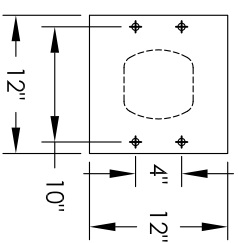

# Versatile™ 4C Pedestal Mount Mailbox, 4C13D-07-P

PEDESTAL DETAIL

## COMPARTMENT CHART

DESCRIPTION	COMPARTMENT	COMPARTMENT SIZE	QTY.
MAILBOX	MB2	6-1/2" H x 12" W x 15" D	7
OUTGOING MAIL	OM2	6-1/2" H x 12" W x 15" D	1
PARCEL	PL5	17" H x 12" W x 15" D	2

PRODUCT SERIES: VERSATILE™ 4C PEDESTAL MOUNT MAILBOX

MODEL	REV
4C13D-07-P	A
SCALE	LAST REV DATE
NONE	5/12/2014
DRAWING NUMBER	DRAWN BY
4C13D-07-PCS	AFD