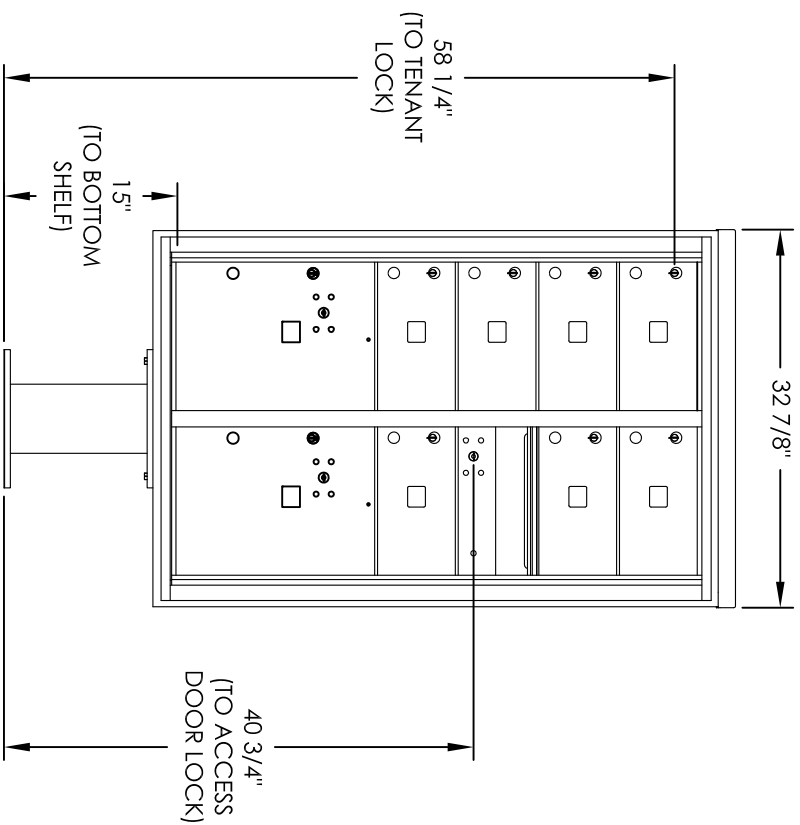

# Versatile™ 4C Pedestal Mount Mailbox, 4C13D-07-P

PEDESTAL DETAIL

## COMPARTMENT CHART

DESCRIPTION	COMPARTMENT	COMPARTMENT SIZE	QTY.
MAILBOX	MB2	6-1/2" H x 12" W x 15" D	7
OUTGOING MAIL	OM2	6-1/2" H x 12" W x 15" D	1
PARCEL	PL5	17" H x 12" W x 15" D	2

PRODUCT SERIES: VERSATILE™ 4C PEDESTAL MOUNT MAILBOX

MODEL	REV
4C13D-07-P	A
SCALE	LAST REV DATE
NONE	5/12/2014
DRAWING NUMBER	DRAWN BY
4C13D-07-PCS	AFD