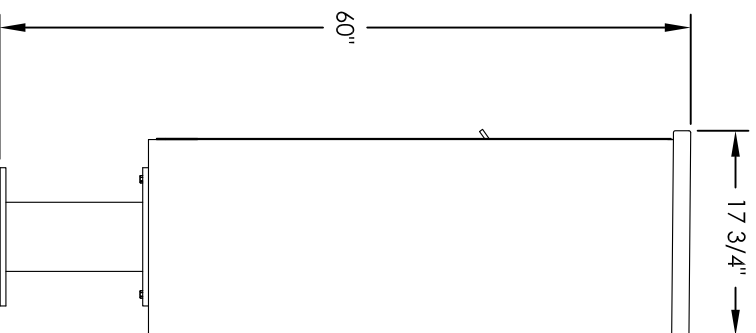

Versatile™ 4C Pedestal Mount Mailbox, 4C12D-11-P

PEDESTAL DETAIL

COMPARTMENT CHART

DESCRIPTION	COMPARTMENT	COMPARTMENT SIZE	QTY.
MAILBOX	MB1	3" H x 12" W x 15" D	11
OUTGOING MAIL	OM2	6-1/2" H x 12" W x 15" D	1
PARCEL	PL5	17" H x 12" W x 15" D	1
PARCEL	PL6	20-1/2" H x 12" W x 15" D	1

PRODUCT SERIES: VERSATILE™ 4C PEDESTAL MOUNT MAILBOX

- NOTES:
1. 4C pedestal units are for private applications only / not USPS Approved.
 2. May be installed outside or inside - see foundation specification details within the 4C Installation Manual.