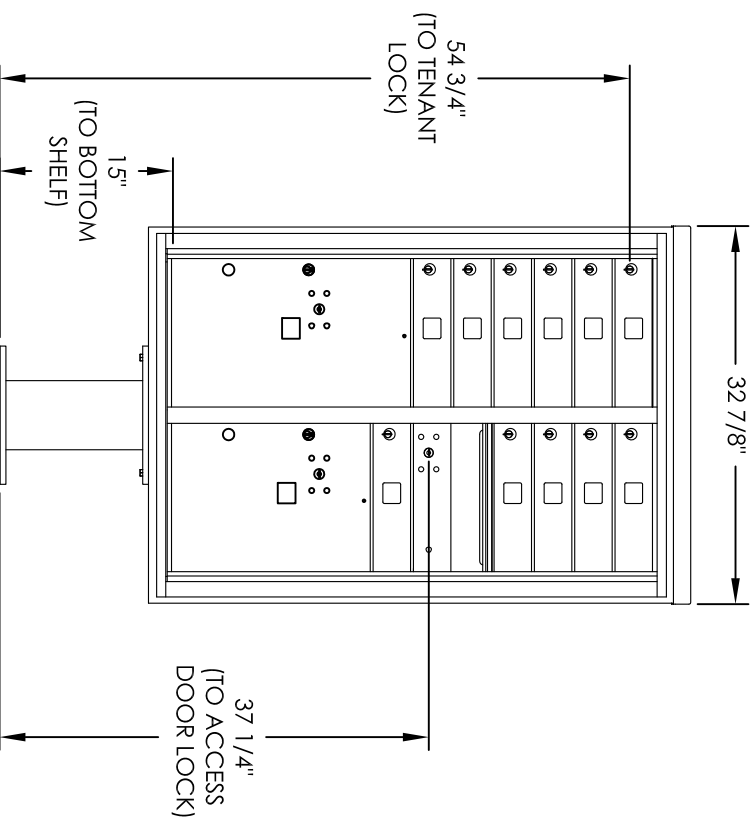

Versatile™ 4C Pedestal Mount Mailbox, 4C12D-11-P

PEDESTAL DETAIL

COMPARTMENT CHART

DESCRIPTION	COMPARTMENT	COMPARTMENT SIZE	QTY.
MAILBOX	MB1	3" H x 12" W x 15" D	11
OUTGOING MAIL	OM2	6-1/2" H x 12" W x 15" D	1
PARCEL	PL5	17" H x 12" W x 15" D	1
PARCEL	PL6	20-1/2" H x 12" W x 15" D	1

PRODUCT SERIES: VERSATILE™ 4C PEDESTAL MOUNT MAILBOX

- NOTES:
1. 4C pedestal units are for private applications only / not USPS Approved.
 2. May be installed outside or inside - see foundation specification details within the 4C Installation Manual.