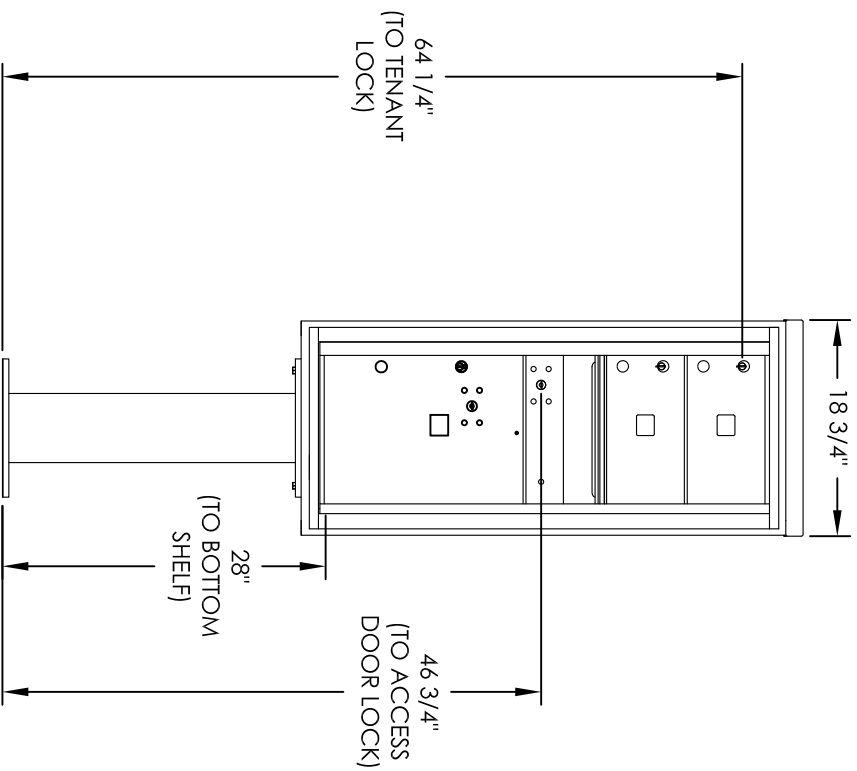

# Versatile™ 4C Pedestal Mount Mailbox, 4C11S-02-P

PEDESTAL DETAIL

## COMPARTMENT CHART

DESCRIPTION	COMPARTMENT	COMPARTMENT SIZE	QTY.
MAILBOX	MB2	6-1/2" H x 12" W x 15" D	2
OUTGOING MAIL	OM2	6-1/2" H x 12" W x 15" D	1
PARCEL	PLS	17" H x 12" W x 15" D	1

PRODUCT SERIES: VERSATILE™ 4C PEDESTAL MOUNT MAILBOX

MODEL	REV
4C11S-02-P	B
SCALE	LAST REV DATE
NONE	5/13/2014
DRAWING NUMBER	DRAWN BY
4C11S-02-PCS	SDH