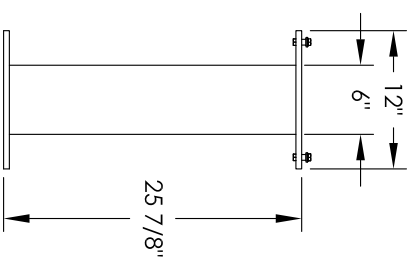

# Versatile™ 4C Pedestal Mount Mailbox, 4C11S-02-P

PEDESTAL DETAIL

## COMPARTMENT CHART

DESCRIPTION	COMPARTMENT	COMPARTMENT SIZE	QTY.
MAILBOX	MB2	6-1/2" H x 12" W x 15" D	2
OUTGOING MAIL	OM2	6-1/2" H x 12" W x 15" D	1
PARCEL	PLS	17" H x 12" W x 15" D	1

PRODUCT SERIES: VERSATILE™ 4C PEDESTAL MOUNT MAILBOX

MODEL	REV
4C11S-02-P	B
SCALE	LAST REV DATE
NONE	5/13/2014
DRAWING NUMBER	DRAWN BY
4C11S-02-PCS	SDH