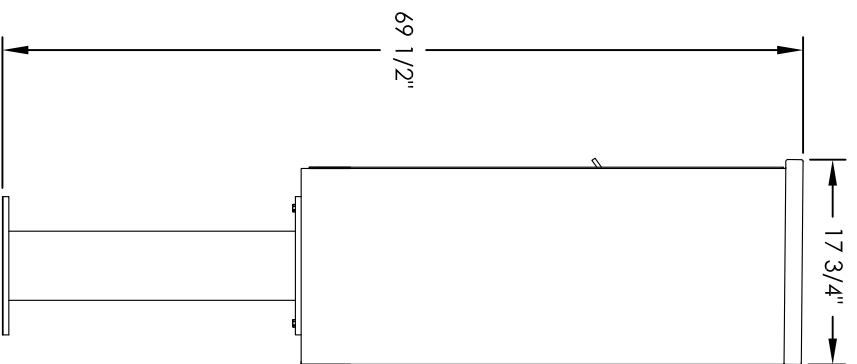

# Versatile™ 4C Pedestal Mount Mailbox, 4C11S-02-P

PEDESTAL DETAIL

## COMPARTMENT CHART

DESCRIPTION	COMPARTMENT	COMPARTMENT SIZE	QTY.
MAILBOX	MB2	6-1/2" H x 12" W x 15" D	2
OUTGOING MAIL	OM2	6-1/2" H x 12" W x 15" D	1
PARCEL	PLS	17" H x 12" W x 15" D	1

PRODUCT SERIES: VERSATILE™ 4C PEDESTAL MOUNT MAILBOX

MODEL	REV
4C11S-02-P	B
SCALE	LAST REV DATE
NONE	5/13/2014
DRAWING NUMBER	DRAWN BY
4C11S-02-PCS	SDH