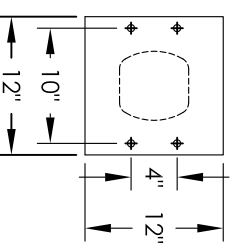

# Versatile™ 4C Pedestal Mount Mailbox, 4C11S-02-P

PEDESTAL DETAIL

## COMPARTMENT CHART

DESCRIPTION	COMPARTMENT	COMPARTMENT SIZE	QTY.
MAILBOX	MB2	6-1/2" H x 12" W x 15" D	2
OUTGOING MAIL	OM2	6-1/2" H x 12" W x 15" D	1
PARCEL	PLS	17" H x 12" W x 15" D	1

PRODUCT SERIES: VERSATILE™ 4C PEDESTAL MOUNT MAILBOX

MODEL	REV
4C11S-02-P	B
SCALE	LAST REV DATE
NONE	5/13/2014
DRAWING NUMBER	DRAWN BY
4C11S-02-PCS	SDH