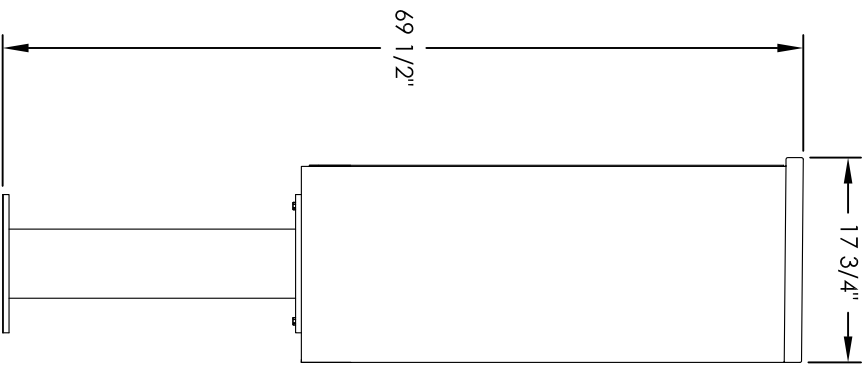

Versatile™ 4C Pedestal Mount Mailbox, 4C11D-4P-P

PEDESTAL DETAIL

COMPARTMENT CHART

DESCRIPTION	COMPARTMENT	COMPARTMENT SIZE	QTY.
PARCEL	PL5	17" H x 12" W x 15" D	2
PARCEL	PL6	20-1/2" H x 12" W x 15" D	2

PRODUCT SERIES: VERSATILE™ 4C PEDESTAL MOUNT MAILBOX