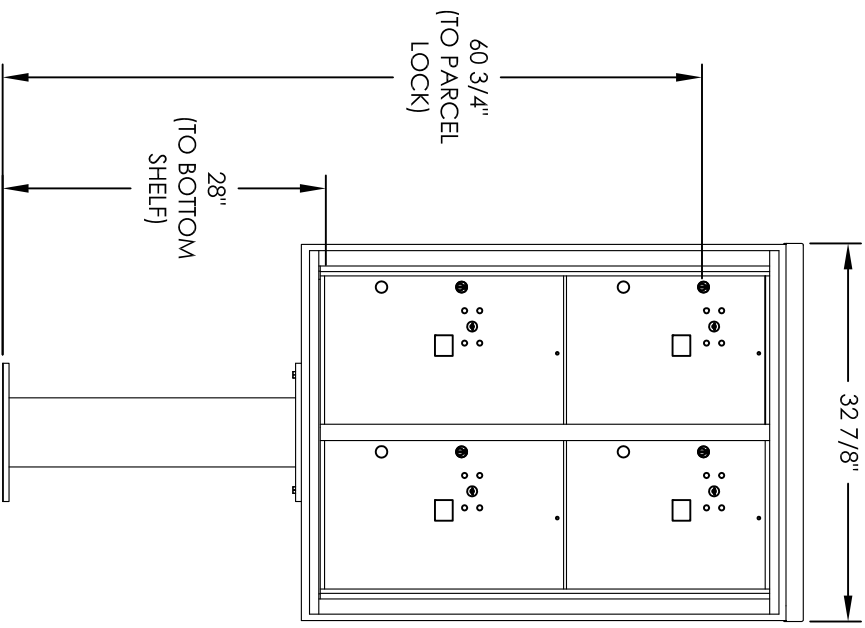

Versatile™ 4C Pedestal Mount Mailbox, 4C11D-4P-P

PEDESTAL DETAIL

COMPARTMENT CHART

DESCRIPTION	COMPARTMENT	COMPARTMENT SIZE	QTY.
PARCEL	PL5	17" H x 12" W x 15" D	2
PARCEL	PL6	20-1/2" H x 12" W x 15" D	2

PRODUCT SERIES: VERSATILE™ 4C PEDESTAL MOUNT MAILBOX

- NOTES:
1. 4C pedestal units are for private applications only / not USPS Approved.
 2. May be installed outside or inside - see foundation specification details within the 4C Installation Manual.

AF FIORENCE
manufacturing company