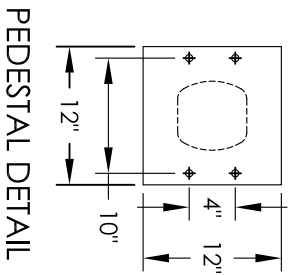

Versatile™ 4C Pedestal Mount Mailbox, 4C11D-4P-P

PEDESTAL DETAIL

COMPARTMENT CHART

DESCRIPTION	COMPARTMENT	COMPARTMENT SIZE	QTY.
PARCEL	PL5	17" H x 12" W x 15" D	2
PARCEL	PL6	20-1/2" H x 12" W x 15" D	2

PRODUCT SERIES: VERSATILE™ 4C PEDESTAL MOUNT MAILBOX