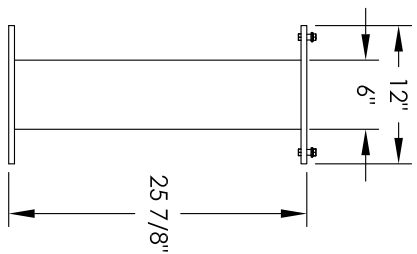

Versatile™ 4C Pedestal Mount Mailbox, 4C11D-4P-P

PEDESTAL DETAIL

COMPARTMENT CHART

DESCRIPTION	COMPARTMENT	COMPARTMENT SIZE	QTY.
PARCEL	PL5	17" H x 12" W x 15" D	2
PARCEL	PL6	20-1/2" H x 12" W x 15" D	2

PRODUCT SERIES: VERSATILE™ 4C PEDESTAL MOUNT MAILBOX