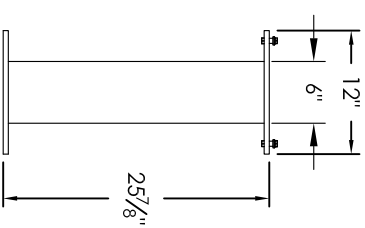

Versatile™ 4C Pedestal Mount Mailbox, 4C11D-10-P

PEDESTAL DETAIL

COMPARTMENT CHART

DESCRIPTION	COMPARTMENT	COMPARTMENT SIZE	QTY.
MAILBOX	MB1	3" H x 12" W x 15" D	10
OUTGOING MAIL	OM2	6-1/2" H x 12" W x 15" D	1
PARCEL	PL5	17" H x 12" W x 15" D	2