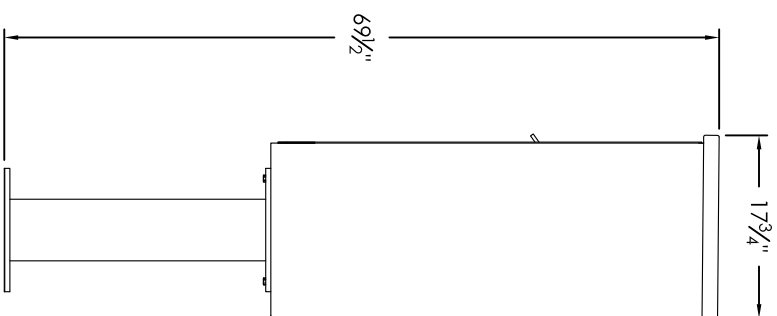

Versatile™ 4C Pedestal Mount Mailbox, 4C11D-10-P

PEDESTAL DETAIL

COMPARTMENT CHART

DESCRIPTION	COMPARTMENT	COMPARTMENT SIZE	QTY.
MAILBOX	MB1	3" H x 12" W x 15" D	10
OUTGOING MAIL	OM2	6-1/2" H x 12" W x 15" D	1
PARCEL	PL5	17" H x 12" W x 15" D	2

PRODUCT SERIES: VERSATILE™ 4C PEDESTAL MOUNT MAILBOX

- NOTES:
1. 4C pedestal units are for private applications only / not USPS Approved.
 2. May be installed outside or inside - see foundation specification details within the 4C Installation Manual.