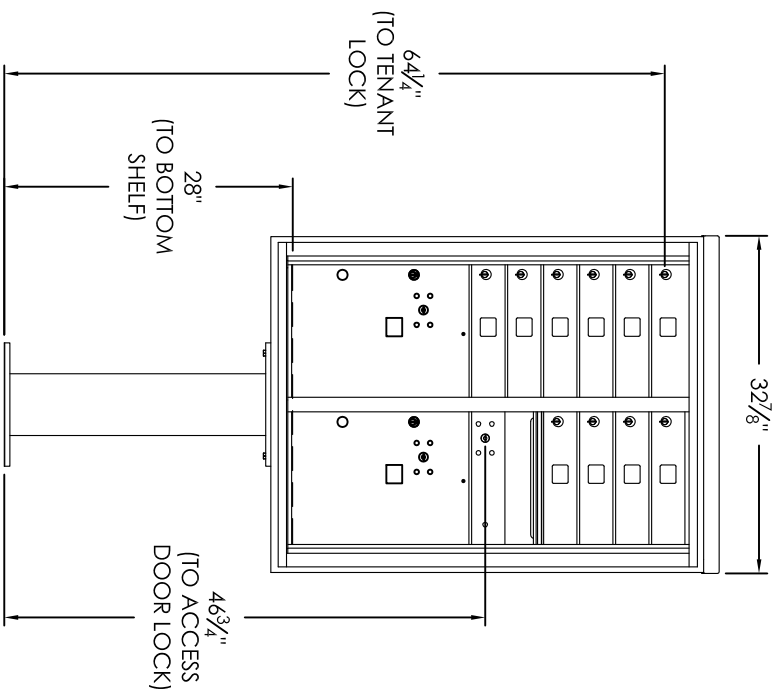

Versatile™ 4C Pedestal Mount Mailbox, 4C11D-10-P

PEDESTAL DETAIL

COMPARTMENT CHART

DESCRIPTION	COMPARTMENT	COMPARTMENT SIZE	QTY.
MAILBOX	MB1	3" H x 12" W x 15" D	10
OUTGOING MAIL	OM2	6-1/2" H x 12" W x 15" D	1
PARCEL	PL5	17" H x 12" W x 15" D	2

PRODUCT SERIES: VERSATILE™ 4C PEDESTAL MOUNT MAILBOX

- NOTES:
1. 4C pedestal units are for private applications only / not USPS Approved.
 2. May be installed outside or inside - see foundation specification details within the 4C Installation Manual.