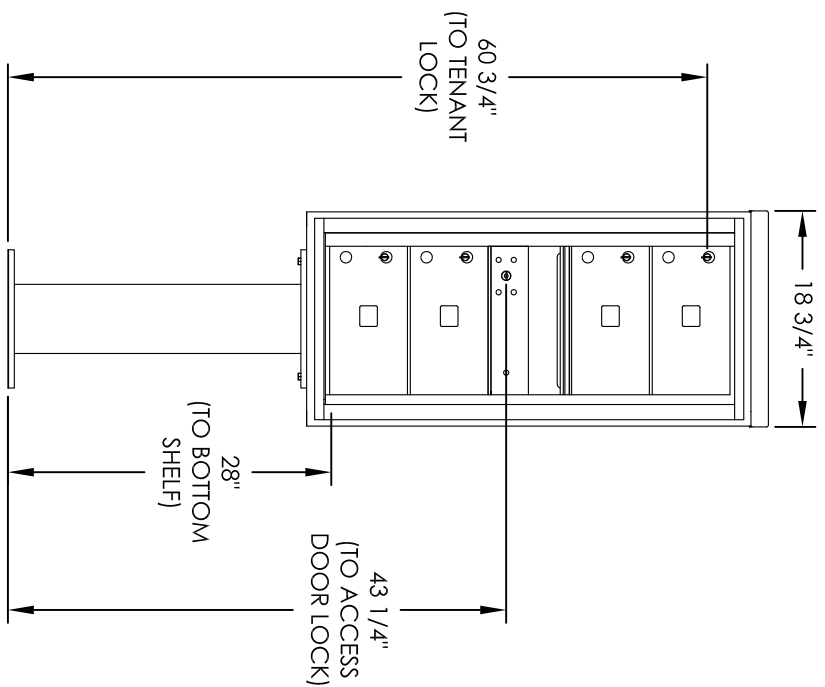

Versatile™ 4C Pedestal Mount Mailbox, 4C10S-04-P

PEDESTAL DETAIL

COMPARTMENT CHART

DESCRIPTION	COMPARTMENT	COMPARTMENT SIZE	QTY.
MAILBOX	MB2	6-1/2" H X 12" W X 15" D	4
OUTGOING MAIL	OM2	6-1/2" H X 12" W X 15" D	1

PRODUCT SERIES: VERSATILE™ 4C PEDESTAL MOUNT MAILBOX

- NOTES:
1. 4C pedestal units are for private applications only / not USPS Approved.
 2. May be installed outside or inside - see foundation specification details within the 4C Installation Manual.