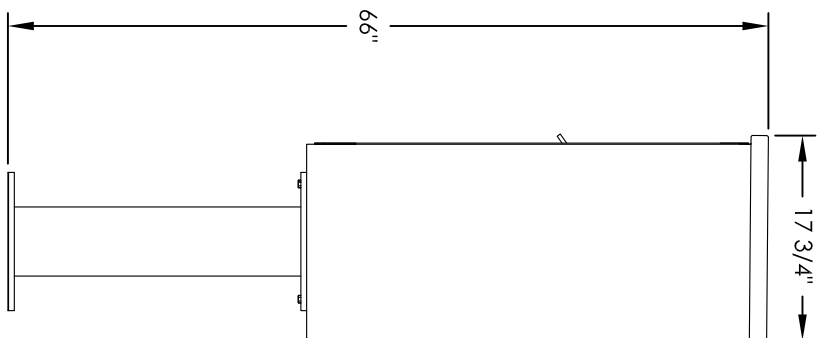

Versatile™ 4C Pedestal Mount Mailbox, 4C10S-04-P

PEDESTAL DETAIL

COMPARTMENT CHART

DESCRIPTION	COMPARTMENT	COMPARTMENT SIZE	QTY.
MAILBOX	MB2	6-1/2" H X 12" W X 15" D	4
OUTGOING MAIL	OM2	6-1/2" H X 12" W X 15" D	1

PRODUCT SERIES: VERSATILE™ 4C PEDESTAL MOUNT MAILBOX

- NOTES:
1. 4C pedestal units are for private applications only / not USPS Approved.
 2. May be installed outside or inside - see foundation specification details within the 4C Installation Manual.