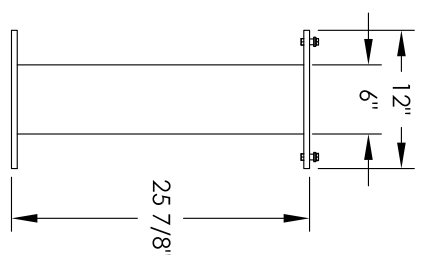

Versatile™ 4C Pedestal Mount Mailbox, 4C10S-04-P

PEDESTAL DETAIL

COMPARTMENT CHART

DESCRIPTION	COMPARTMENT	COMPARTMENT SIZE	QTY.
MAILBOX	MB2	6-1/2" H X 12" W X 15" D	4
OUTGOING MAIL	OM2	6-1/2" H X 12" W X 15" D	1