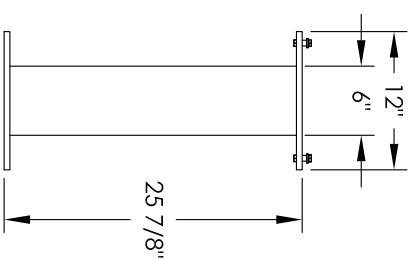

Versatile™ 4C Pedestal Mount Mailbox, 4C10D-06-P

PEDESTAL DETAIL

COMPARTMENT CHART

DESCRIPTION	COMPARTMENT	COMPARTMENT SIZE	QTY.
MAILBOX	MB2	6-1/2" H x 12" W x 15" D	6
OUTGOING MAIL	OM2	6-1/2" H x 12" W x 15" D	1
PARCEL	PL6	20-1/2" H x 12" W x 15" D	1