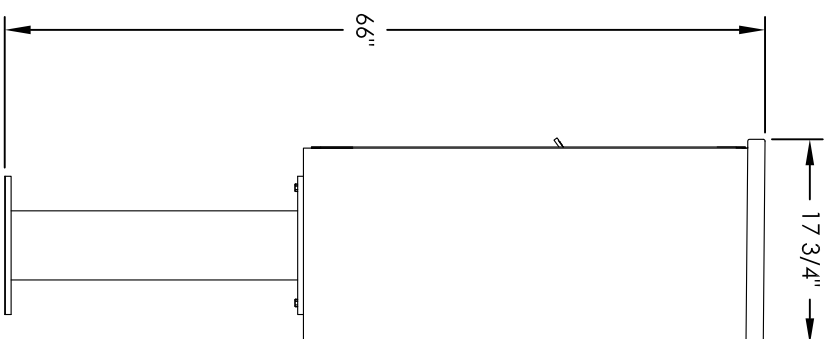

Versatile™ 4C Pedestal Mount Mailbox, 4C10D-06-P

PEDESTAL DETAIL

COMPARTMENT CHART

DESCRIPTION	COMPARTMENT	COMPARTMENT SIZE	QTY.
MAILBOX	MB2	6-1/2" H x 12" W x 15" D	6
OUTGOING MAIL	OM2	6-1/2" H x 12" W x 15" D	1
PARCEL	PL6	20-1/2" H x 12" W x 15" D	1

PRODUCT SERIES: VERSATILE™ 4C PEDESTAL MOUNT MAILBOX

- NOTES:
1. 4C pedestal units are for private applications only / not USPS Approved.
 2. May be installed outside or inside - see foundation specification details within the 4C Installation Manual.