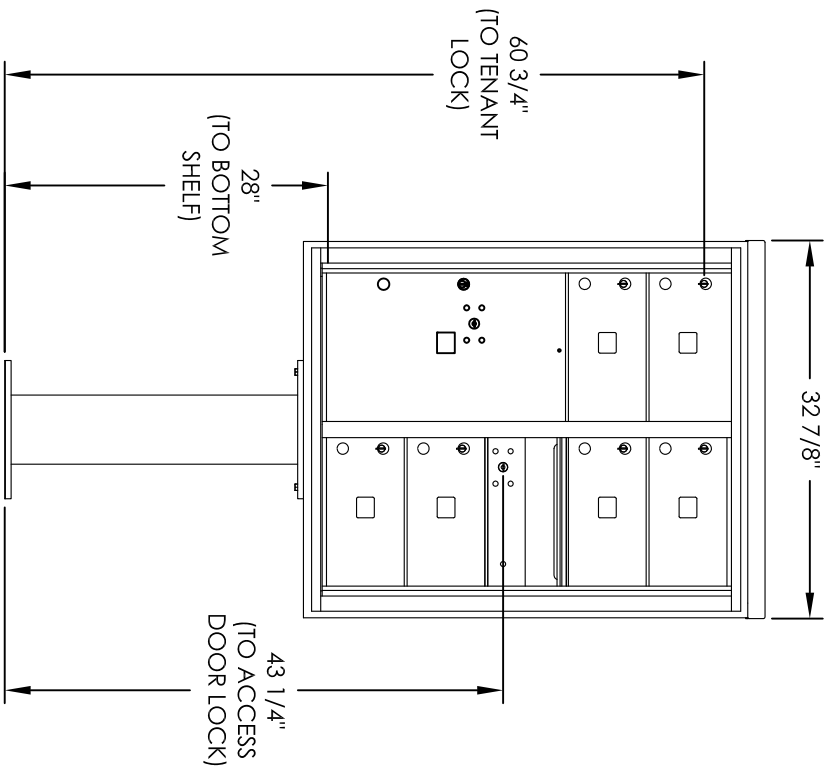

Versatile™ 4C Pedestal Mount Mailbox, 4C10D-06-P

PEDESTAL DETAIL

COMPARTMENT CHART

DESCRIPTION	COMPARTMENT	COMPARTMENT SIZE	QTY.
MAILBOX	MB2	6-1/2" H x 12" W x 15" D	6
OUTGOING MAIL	OM2	6-1/2" H x 12" W x 15" D	1
PARCEL	PL6	20-1/2" H x 12" W x 15" D	1

PRODUCT SERIES: VERSATILE™ 4C PEDESTAL MOUNT MAILBOX

- NOTES:
1. 4C pedestal units are for private applications only / not USPS Approved.
 2. May be installed outside or inside - see foundation specification details within the 4C Installation Manual.