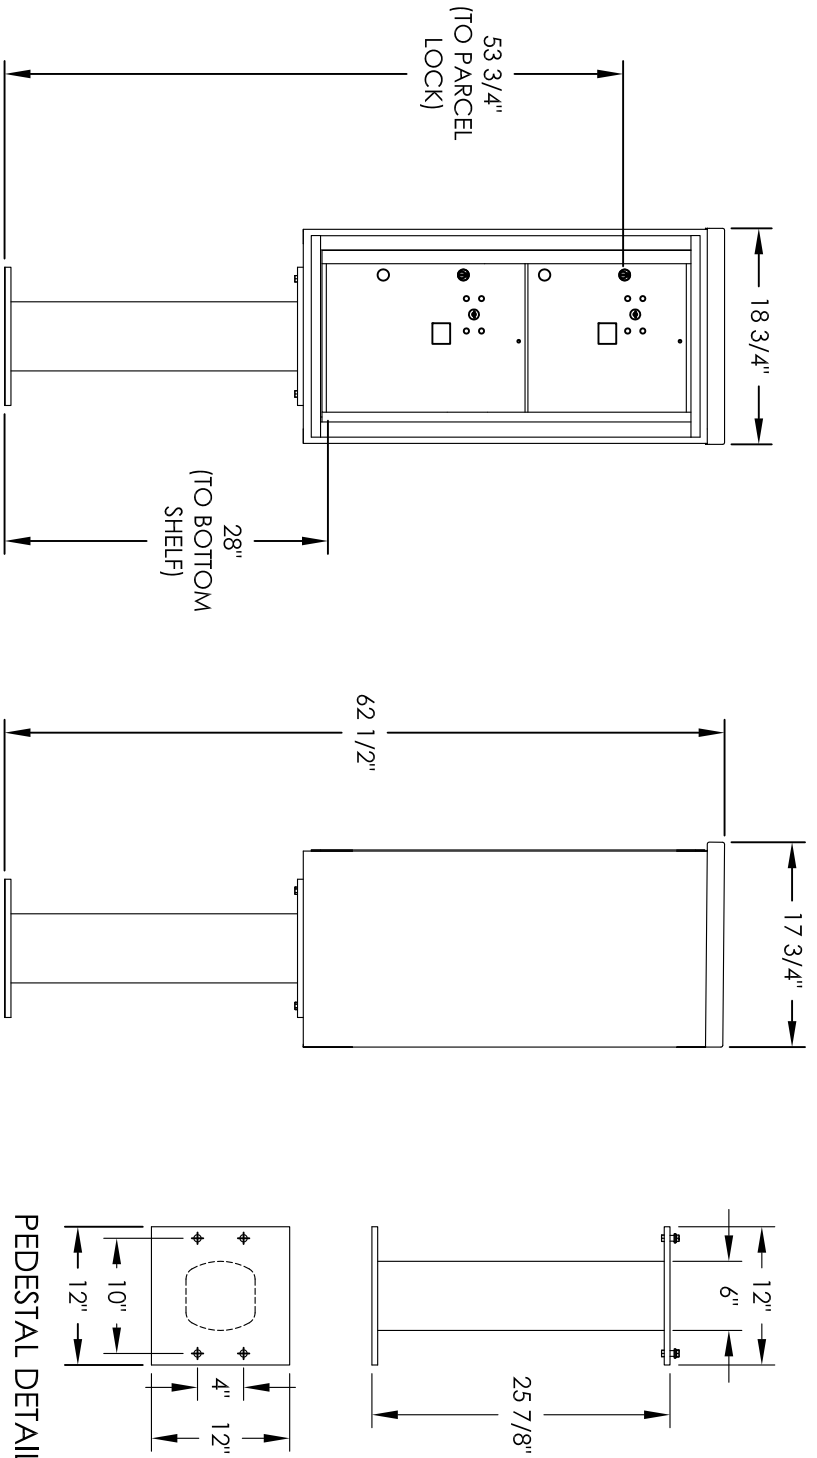

Versatile™ 4C Pedestal Mount Mailbox, 4C09S-2P-P

- NOTES:**
1. 4C pedestal units are for private applications only / not USPS Approved.
 2. May be installed outside or inside - see foundation specification details within the 4C Installation Manual.

COMPARTMENT CHART

DESCRIPTION	COMPARTMENT	COMPARTMENT SIZE	QTY.
PARCEL	PL4	13-1/2" H x 12" W x 15" D	1
PARCEL	PL5	17" H x 12" W x 15" D	1

PRODUCT SERIES: VERSATILE™ 4C PEDESTAL MOUNT MAILBOX

5935 Corporate Drive • Manhattan, KS 66503
www.fiorencemailboxes.com • (800) 275-1747
A GIBRALTAR INDUSTRIES COMPANY

MODEL	4C09S-2P-P	REV	B
SCALE	NONE	LAST REV DATE	5/14/2014
DRAWING NUMBER	4C09S-2P-PCS	DRAWN BY	SDH