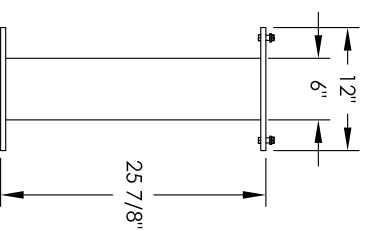

# Versatile™ 4C Pedestal Mount Mailbox, 4C09D-4P-P

PEDESTAL DETAIL

## COMPARTMENT CHART

DESCRIPTION	COMPARTMENT	COMPARTMENT SIZE	QTY.
PARCEL	PL4	13-1/2" H x 12" W x 15" D	2
PARCEL	PL5	17" H x 12" W x 15" D	2

PRODUCT SERIES: VERSATILE™ 4C PEDESTAL MOUNT MAILBOX

- NOTES:
1. 4C pedestal units are for private applications only / not USPS Approved.
  2. May be installed outside or inside - see foundation specification details within the 4C Installation Manual.