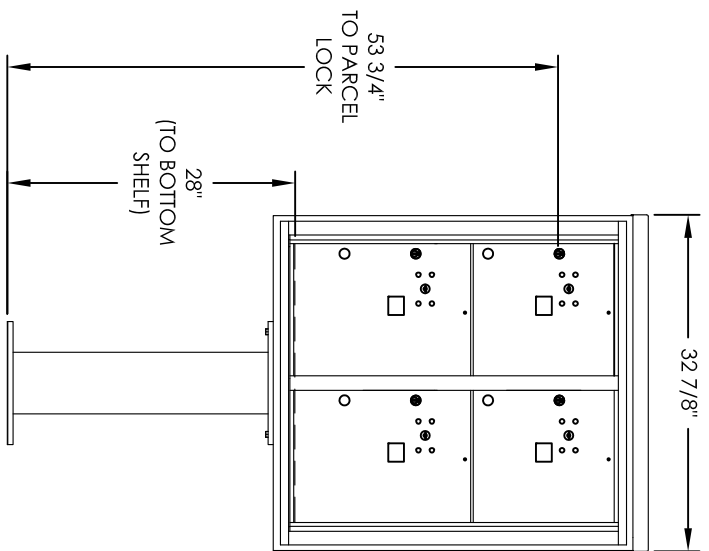

# Versatile™ 4C Pedestal Mount Mailbox, 4C09D-4P-P

PEDESTAL DETAIL

## COMPARTMENT CHART

DESCRIPTION	COMPARTMENT	COMPARTMENT SIZE	QTY.
PARCEL	PL4	13-1/2" H x 12" W x 15" D	2
PARCEL	PL5	17" H x 12" W x 15" D	2

PRODUCT SERIES: VERSATILE™ 4C PEDESTAL MOUNT MAILBOX

- NOTES:
1. 4C pedestal units are for private applications only / not USPS Approved.
  2. May be installed outside or inside - see foundation specification details within the 4C Installation Manual.