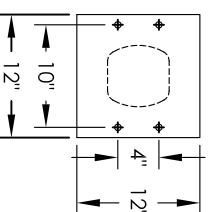

# Versatile™ 4C Pedestal Mount Mailbox, 4C09D-4P-P

PEDESTAL DETAIL

## COMPARTMENT CHART

DESCRIPTION	COMPARTMENT	COMPARTMENT SIZE	QTY.
PARCEL	PL4	13-1/2" H x 12" W x 15" D	2
PARCEL	PL5	17" H x 12" W x 15" D	2

PRODUCT SERIES: VERSATILE™ 4C PEDESTAL MOUNT MAILBOX

- NOTES:
1. 4C pedestal units are for private applications only / not USPS Approved.
  2. May be installed outside or inside - see foundation specification details within the 4C Installation Manual.