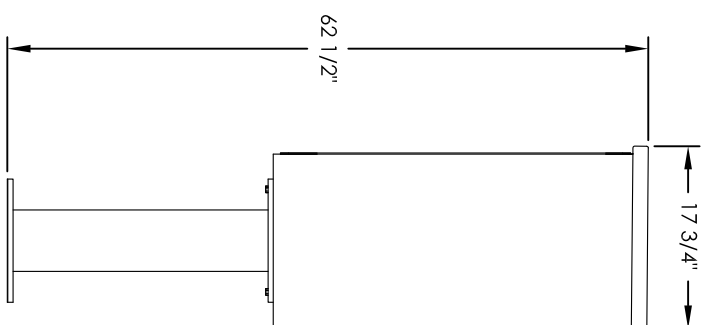

# Versatile™ 4C Pedestal Mount Mailbox, 4C09D-4P-P

PEDESTAL DETAIL

## COMPARTMENT CHART

DESCRIPTION	COMPARTMENT	COMPARTMENT SIZE	QTY.
PARCEL	PL4	13-1/2" H x 12" W x 15" D	2
PARCEL	PL5	17" H x 12" W x 15" D	2

PRODUCT SERIES: VERSATILE™ 4C PEDESTAL MOUNT MAILBOX

- NOTES:
1. 4C pedestal units are for private applications only / not USPS Approved.
  2. May be installed outside or inside - see foundation specification details within the 4C Installation Manual.