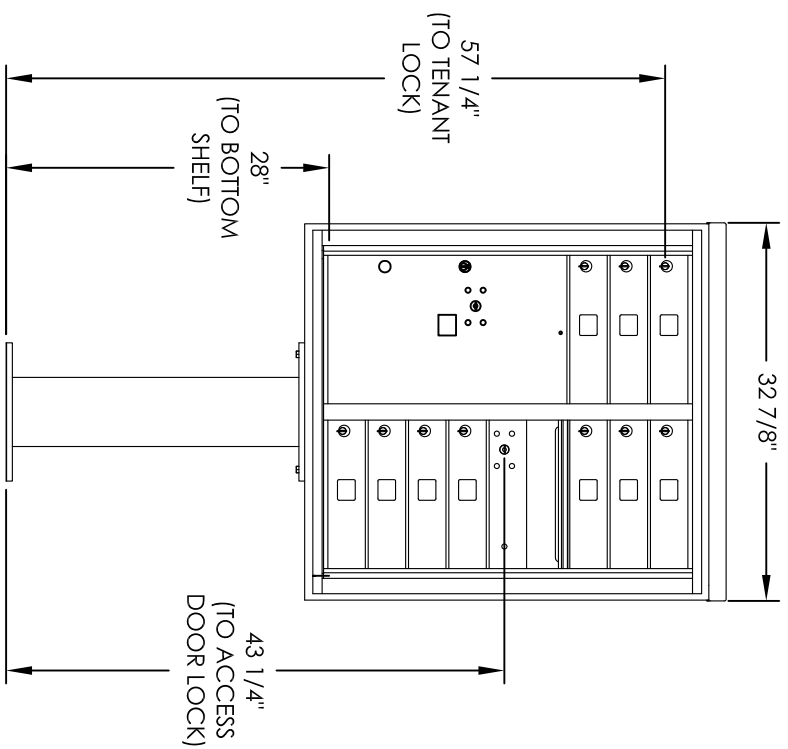

# Versatile™ 4C Pedestal Mount Mailbox, 4C09D-10-P

## COMPARTMENT CHART

DESCRIPTION	COMPARTMENT	COMPARTMENT SIZE	QTY.
MAILBOX	MB1	3" H x 12" W x 15" D	10
OUTGOING MAIL	OM2	6-1/2" H x 12" W x 15" D	1
PARCEL	PL6	20-1/2" H x 12" W x 15" D	1

PRODUCT SERIES: VERSATILE™ 4C PEDESTAL MOUNT MAILBOX

MODEL	REV	LAST REV DATE
4C09D-10-P	B	5/14/2014
SCALE	DRAWING NUMBER	DRAWN BY
NONE	4C09D-10-PCS	SDH