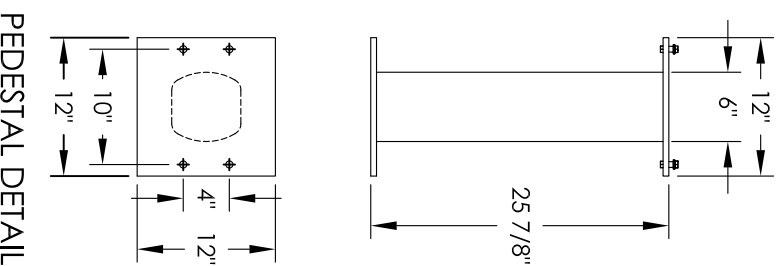

# Versatile™ 4C Pedestal Mount Mailbox, 4C09D-10-P

## COMPARTMENT CHART

DESCRIPTION	COMPARTMENT	COMPARTMENT SIZE	QTY.
MAILBOX	MB1	3" H x 12" W x 15" D	10
OUTGOING MAIL	OM2	6-1/2" H x 12" W x 15" D	1
PARCEL	PL6	20-1/2" H x 12" W x 15" D	1

PRODUCT SERIES: VERSATILE™ 4C PEDESTAL MOUNT MAILBOX

MODEL	REV	LAST REV DATE
4C09D-10-P	B	5/14/2014
SCALE	DRAWING NUMBER	DRAWN BY
NONE	4C09D-10-PCS	SDH