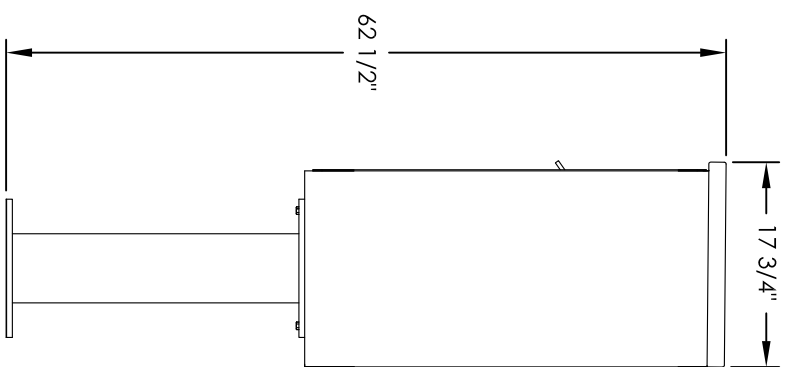

# Versatile™ 4C Pedestal Mount Mailbox, 4C09D-10-P

## COMPARTMENT CHART

DESCRIPTION	COMPARTMENT	COMPARTMENT SIZE	QTY.
MAILBOX	MB1	3" H x 12" W x 15" D	10
OUTGOING MAIL	OM2	6-1/2" H x 12" W x 15" D	1
PARCEL	PL6	20-1/2" H x 12" W x 15" D	1

PRODUCT SERIES: VERSATILE™ 4C PEDESTAL MOUNT MAILBOX

MODEL	REV	LAST REV DATE
4C09D-10-P	B	5/14/2014
SCALE	DRAWING NUMBER	DRAWN BY
NONE	4C09D-10-PCS	SDH