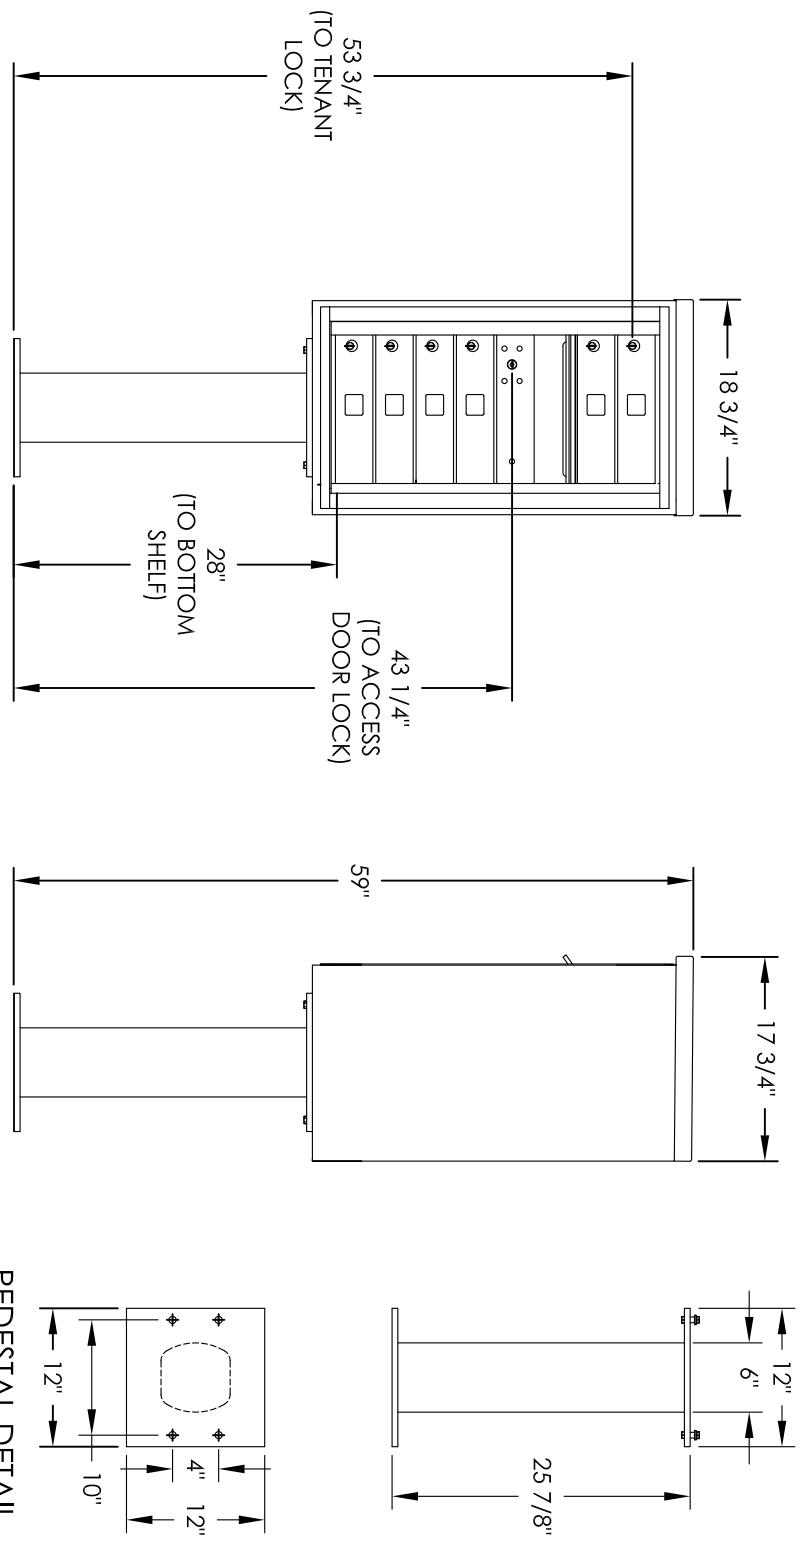

# Versatile™ 4C Pedestal Mount Mailbox, 4C08S-06-P

PEDESTAL DETAIL

**COMPARTMENT CHART**

DESCRIPTION	COMPARTMENT	COMPARTMENT SIZE	QTY.
MAILBOX	MB1	3" H x 12" W x 15" D	6
OUTGOING MAIL	OM2	6-1/2" H x 12" W x 15" D	1

PRODUCT SERIES: VERSATILE™ 4C PEDESTAL MOUNT MAILBOX

- NOTES:**
1. 4C pedestal units are for private applications only / not USPS Approved.
  2. May be installed outside or inside - see foundation specification details within the 4C Installation Manual.