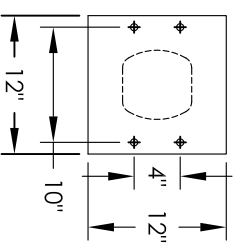

# Versatile™ 4C Pedestal Mount Mailbox, 4C08D-14-P

PEDESTAL DETAIL

## COMPARTMENT CHART

DESCRIPTION	COMPARTMENT	COMPARTMENT SIZE	QTY.
MAILBOX	MB1	3" H X 12" W X 15" D	14
OUTGOING MAIL	OM2	10" H X 12" W X 15" D	1

PRODUCT SERIES: VERSATILE™ 4C PEDESTAL MOUNT MAILBOX

- NOTES:
1. 4C pedestal units are for private applications only / not USPS Approved.
  2. May be installed outside or inside - see foundation specification details within the 4C Installation Manual.