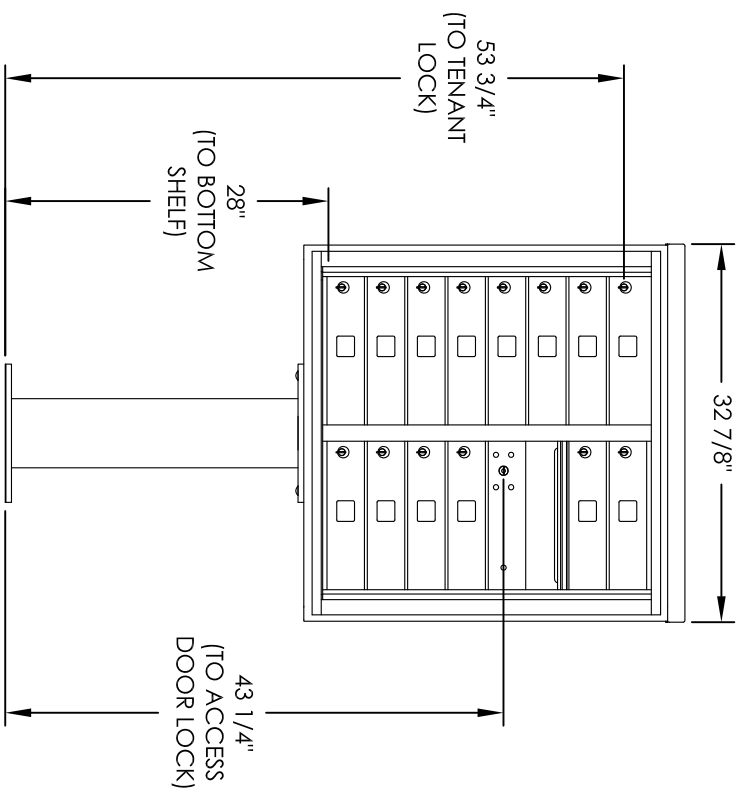

# Versatile™ 4C Pedestal Mount Mailbox, 4C08D-14-P

PEDESTAL DETAIL

## COMPARTMENT CHART

DESCRIPTION	COMPARTMENT	COMPARTMENT SIZE	QTY.
MAILBOX	MB1	3" H X 12" W X 15" D	14
OUTGOING MAIL	OM2	10" H X 12" W X 15" D	1

PRODUCT SERIES: VERSATILE™ 4C PEDESTAL MOUNT MAILBOX

- NOTES:
1. 4C pedestal units are for private applications only / not USPS Approved.
  2. May be installed outside or inside - see foundation specification details within the 4C Installation Manual.