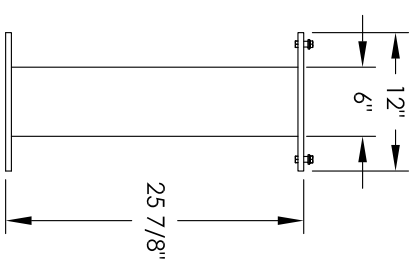

# Versatile™ 4C Pedestal Mount Mailbox, 4C08D-14-P

PEDESTAL DETAIL

## COMPARTMENT CHART

DESCRIPTION	COMPARTMENT	COMPARTMENT SIZE	QTY.
MAILBOX	MB1	3" H X 12" W X 15" D	14
OUTGOING MAIL	OM2	10" H X 12" W X 15" D	1

PRODUCT SERIES: VERSATILE™ 4C PEDESTAL MOUNT MAILBOX

- NOTES:
1. 4C pedestal units are for private applications only / not USPS Approved.
  2. May be installed outside or inside - see foundation specification details within the 4C Installation Manual.