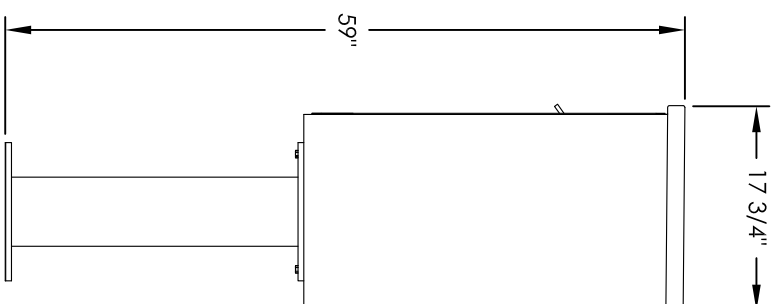

# Versatile™ 4C Pedestal Mount Mailbox, 4C08D-14-P

PEDESTAL DETAIL

## COMPARTMENT CHART

DESCRIPTION	COMPARTMENT	COMPARTMENT SIZE	QTY.
MAILBOX	MB1	3" H X 12" W X 15" D	14
OUTGOING MAIL	OM2	10" H X 12" W X 15" D	1

PRODUCT SERIES: VERSATILE™ 4C PEDESTAL MOUNT MAILBOX

- NOTES:
1. 4C pedestal units are for private applications only / not USPS Approved.
  2. May be installed outside or inside - see foundation specification details within the 4C Installation Manual.