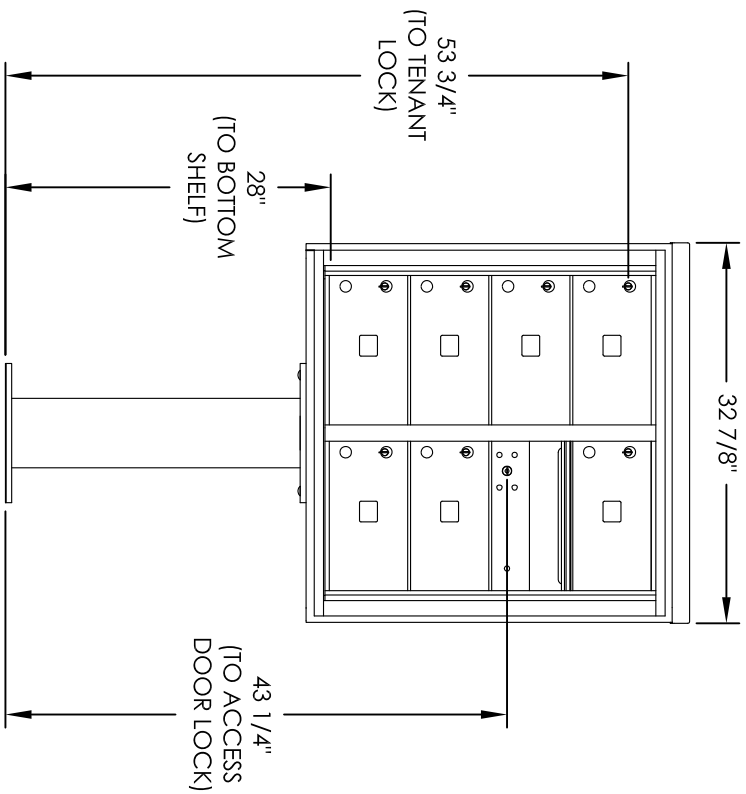

Versatile™ 4C Pedestal Mount Mailbox, 4C08D-07-P

PEDESTAL DETAIL

COMPARTMENT CHART

DESCRIPTION	COMPARTMENT	COMPARTMENT SIZE	QTY.
MAILBOX	MB2	6-1/2H x 12" W x 15" D	7
OUTGOING MAIL	OM2	6-1/2H x 12" W x 15" D	1

PRODUCT SERIES: VERSATILE™ 4C PEDESTAL MOUNT MAILBOX

- NOTES:
1. 4C pedestal units are for private applications only / not USPS Approved.
 2. May be installed outside or inside - see foundation specification details within the 4C Installation Manual.