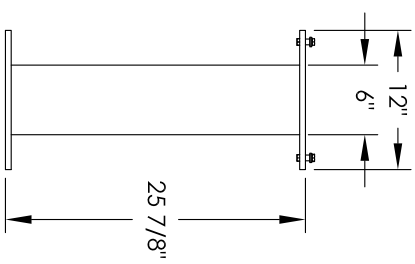

Versatile™ 4C Pedestal Mount Mailbox, 4C08D-07-P

PEDESTAL DETAIL

COMPARTMENT CHART

DESCRIPTION	COMPARTMENT	COMPARTMENT SIZE	QTY.
MAILBOX	MB2	6-1/2H x 12" W x 15" D	7
OUTGOING MAIL	OM2	6-1/2H x 12" W x 15" D	1