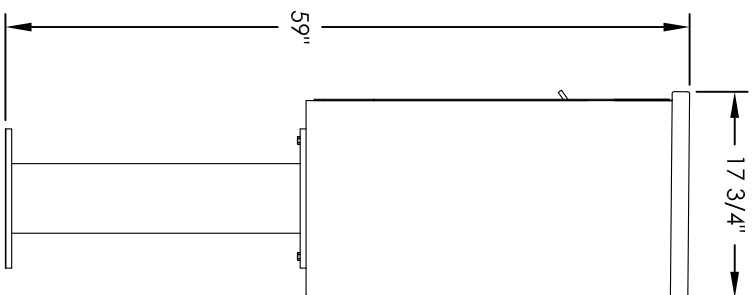

Versatile™ 4C Pedestal Mount Mailbox, 4C08D-07-P

PEDESTAL DETAIL

COMPARTMENT CHART

DESCRIPTION	COMPARTMENT	COMPARTMENT SIZE	QTY.
MAILBOX	MB2	6-1/2H x 12" W x 15" D	7
OUTGOING MAIL	OM2	6-1/2H x 12" W x 15" D	1

PRODUCT SERIES: VERSATILE™ 4C PEDESTAL MOUNT MAILBOX

- NOTES:
1. 4C pedestal units are for private applications only / not USPS Approved.
 2. May be installed outside or inside - see foundation specification details within the 4C Installation Manual.