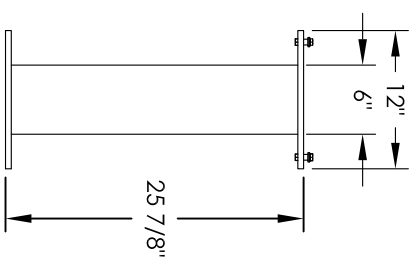

Versatile™ 4C Pedestal Mount Mailbox, 4C08D-04-P

PEDESTAL DETAIL

COMPARTMENT CHART

DESCRIPTION	COMPARTMENT	COMPARTMENT SIZE	QTY.
MAILBOX	MB2	6-1/2" H x 12" W x 15" D	4
OUTGOING MAIL	OM2	6-1/2" H x 12" W x 15" D	1
PARCEL	PL6	20-1/2" H x 12" W x 15" D	1