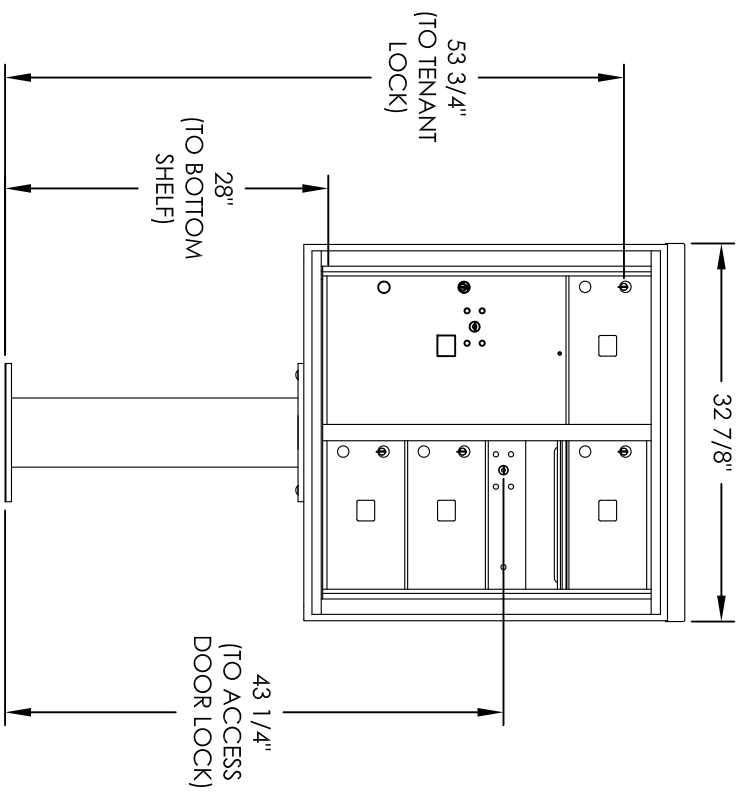

Versatile™ 4C Pedestal Mount Mailbox, 4C08D-04-P

PEDESTAL DETAIL

COMPARTMENT CHART

DESCRIPTION	COMPARTMENT	COMPARTMENT SIZE	QTY.
MAILBOX	MB2	6-1/2" H x 12" W x 15" D	4
OUTGOING MAIL	OM2	6-1/2" H x 12" W x 15" D	1
PARCEL	PL6	20-1/2" H x 12" W x 15" D	1

PRODUCT SERIES: VERSATILE™ 4C PEDESTAL MOUNT MAILBOX

- NOTES:
1. 4C pedestal units are for private applications only / not USPS Approved.
 2. May be installed outside or inside - see foundation specification details within the 4C Installation Manual.