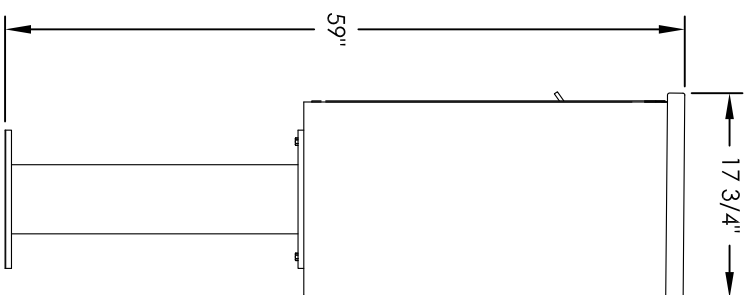

Versatile™ 4C Pedestal Mount Mailbox, 4C08D-04-P

PEDESTAL DETAIL

COMPARTMENT CHART

DESCRIPTION	COMPARTMENT	COMPARTMENT SIZE	QTY.
MAILBOX	MB2	6-1/2" H x 12" W x 15" D	4
OUTGOING MAIL	OM2	6-1/2" H x 12" W x 15" D	1
PARCEL	PL6	20-1/2" H x 12" W x 15" D	1

PRODUCT SERIES: VERSATILE™ 4C PEDESTAL MOUNT MAILBOX

- NOTES:
1. 4C pedestal units are for private applications only / not USPS Approved.
 2. May be installed outside or inside - see foundation specification details within the 4C Installation Manual.