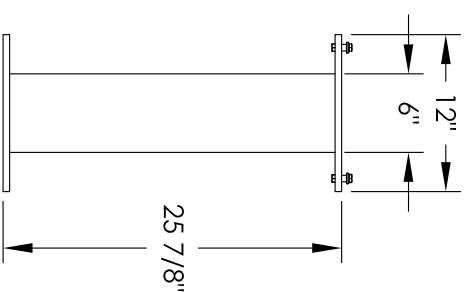

Versatile™ 4C Pedestal Mount Mailbox, 4C07S-05-P

PEDESTAL DETAIL

COMPARTMENT CHART

DESCRIPTION	COMPARTMENT	COMPARTMENT SIZE	QTY.
MAILBOX	M01	3" H X 12" W X 15" D	5
OUTGOING MAIL	OM2	6-1/2" H X 12" W X 15" D	1