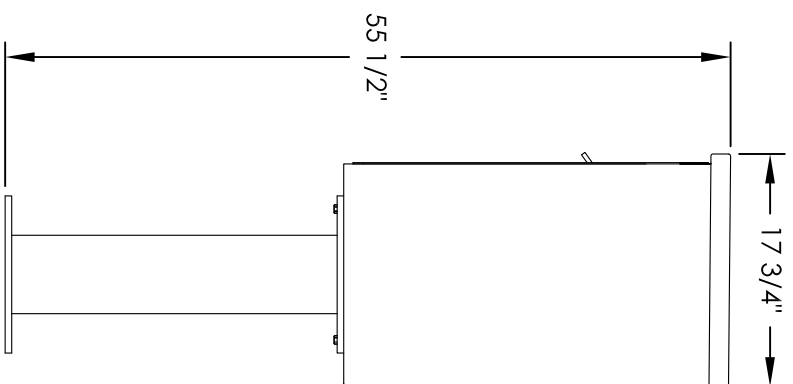

Versatile™ 4C Pedestal Mount Mailbox, 4C07S-05-P

PEDESTAL DETAIL

COMPARTMENT CHART

DESCRIPTION	COMPARTMENT	COMPARTMENT SIZE	QTY.
MAILBOX	M01	3" H X 12" W X 15" D	5
OUTGOING MAIL	OM2	6-1/2" H X 12" W X 15" D	1

PRODUCT SERIES: VERSATILE™ 4C PEDESTAL MOUNT MAILBOX

- NOTES:
1. 4C pedestal units are for private applications only / not USPS Approved.
 2. May be installed outside or inside - see foundation specification details within the 4C Installation Manual.