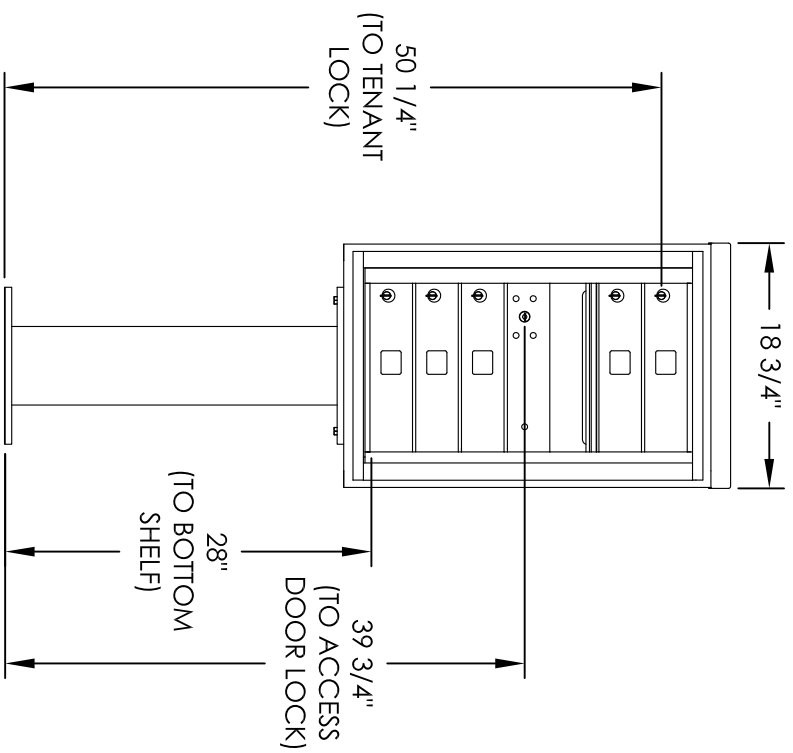

Versatile™ 4C Pedestal Mount Mailbox, 4C07S-05-P

PEDESTAL DETAIL

COMPARTMENT CHART

DESCRIPTION	COMPARTMENT	COMPARTMENT SIZE	QTY.
MAILBOX	M01	3" H X 12" W X 15" D	5
OUTGOING MAIL	OM2	6-1/2" H X 12" W X 15" D	1

PRODUCT SERIES: VERSATILE™ 4C PEDESTAL MOUNT MAILBOX

- NOTES:
1. 4C pedestal units are for private applications only / not USPS Approved.
 2. May be installed outside or inside - see foundation specification details within the 4C Installation Manual.