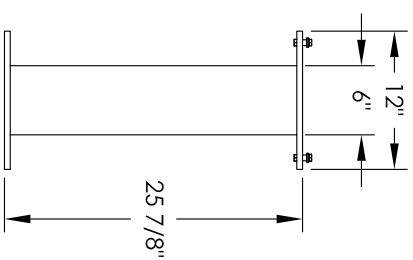

Versatile™ 4C Pedestal Mount Mailbox, 4C07D-06-P

PEDESTAL DETAIL

COMPARTMENT CHART

DESCRIPTION	COMPARTMENT	COMPARTMENT SIZE	QTY.
MAILBOX	MB1	3" H x 12" W x 15" D	6
OUTGOING MAIL	OM2	6-1/2" H x 12" W x 15" D	1
PARCEL	PL6	20-1/2" H x 12" W x 15" D	1