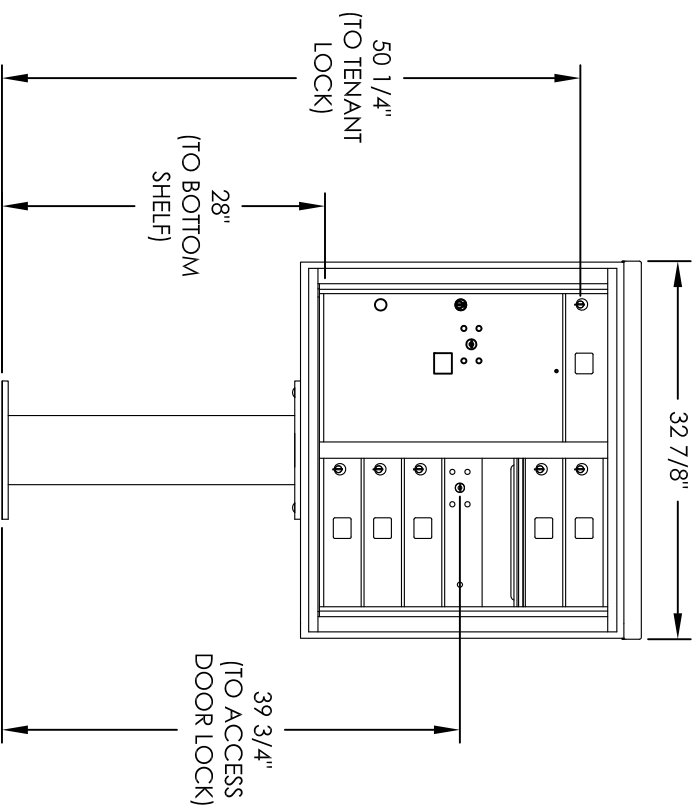

Versatile™ 4C Pedestal Mount Mailbox, 4C07D-06-P

PEDESTAL DETAIL

COMPARTMENT CHART

DESCRIPTION	COMPARTMENT	COMPARTMENT SIZE	QTY.
MAILBOX	MB1	3" H x 12" W x 15" D	6
OUTGOING MAIL	OM2	6-1/2" H x 12" W x 15" D	1
PARCEL	PL6	20-1/2" H x 12" W x 15" D	1

PRODUCT SERIES: VERSATILE™ 4C PEDESTAL MOUNT MAILBOX

- NOTES:
1. 4C pedestal units are for private applications only / not USPS Approved.
 2. May be installed outside or inside - see foundation specification details within the 4C Installation Manual.