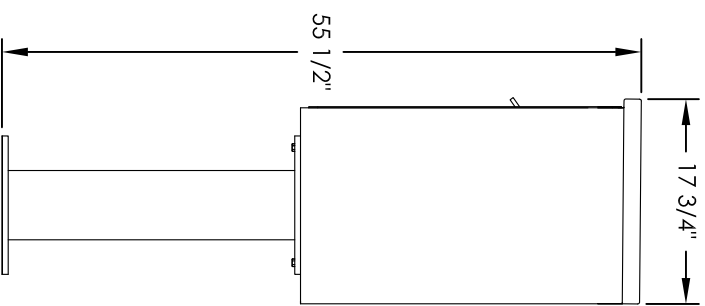

Versatile™ 4C Pedestal Mount Mailbox, 4C07D-06-P

PEDESTAL DETAIL

COMPARTMENT CHART

DESCRIPTION	COMPARTMENT	COMPARTMENT SIZE	QTY.
MAILBOX	MB1	3" H x 12" W x 15" D	6
OUTGOING MAIL	OM2	6-1/2" H x 12" W x 15" D	1
PARCEL	PL6	20-1/2" H x 12" W x 15" D	1

PRODUCT SERIES: VERSATILE™ 4C PEDESTAL MOUNT MAILBOX

- NOTES:
1. 4C pedestal units are for private applications only / not USPS Approved.
 2. May be installed outside or inside - see foundation specification details within the 4C Installation Manual.