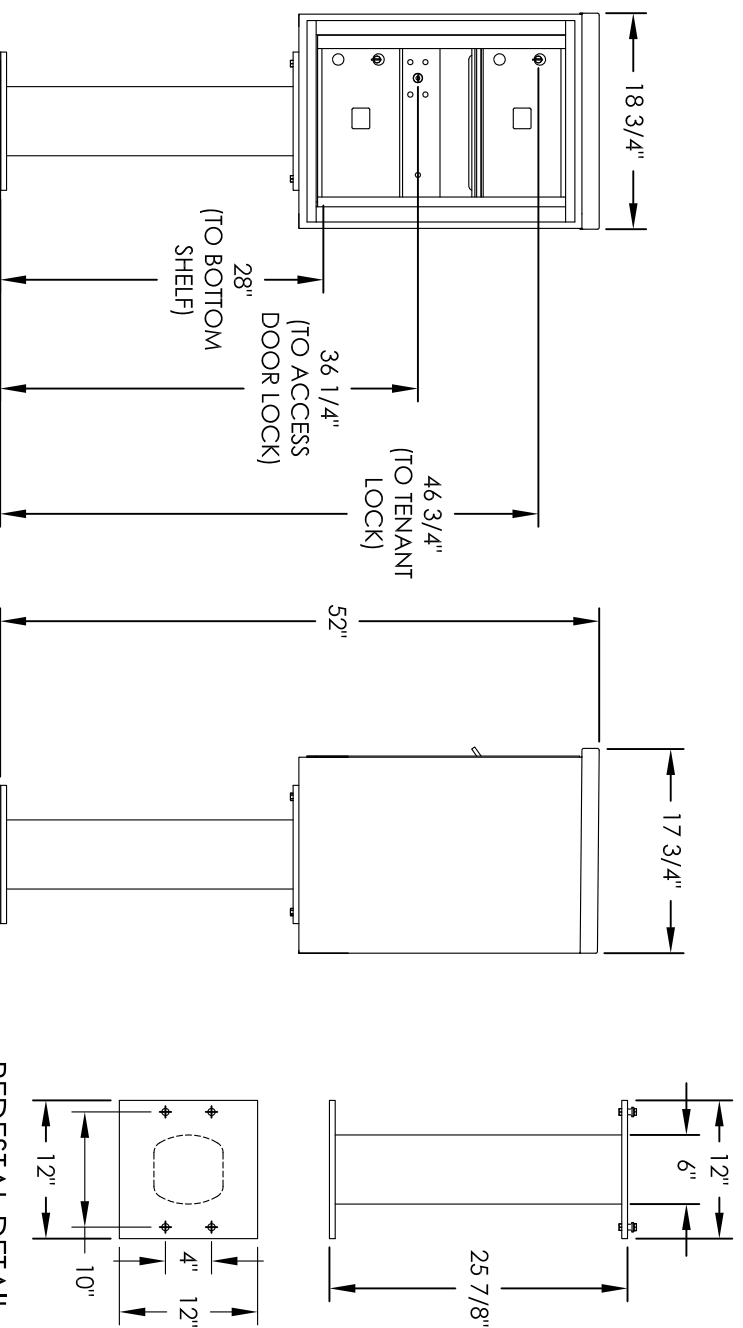

Versatile™ 4C Pedestal Mount Mailbox, 4C06S-02-P

PEDESTAL DETAIL

COMPARTMENT CHART

DESCRIPTION	COMPARTMENT	COMPARTMENT SIZE	QTY.
MAILBOX	MB2	6-1/2" H x 12" W x 15" D	2
OUTGOING MAIL	OM2	6-1/2" H x 12" W x 15" D	1

PRODUCT SERIES: VERSATILE™ 4C PEDESTAL MOUNT MAILBOX

- NOTES:
1. 4C pedestal units are for private applications only / not USPS Approved.
 2. May be installed outside or inside - see foundation specification details within the 4C Installation Manual.