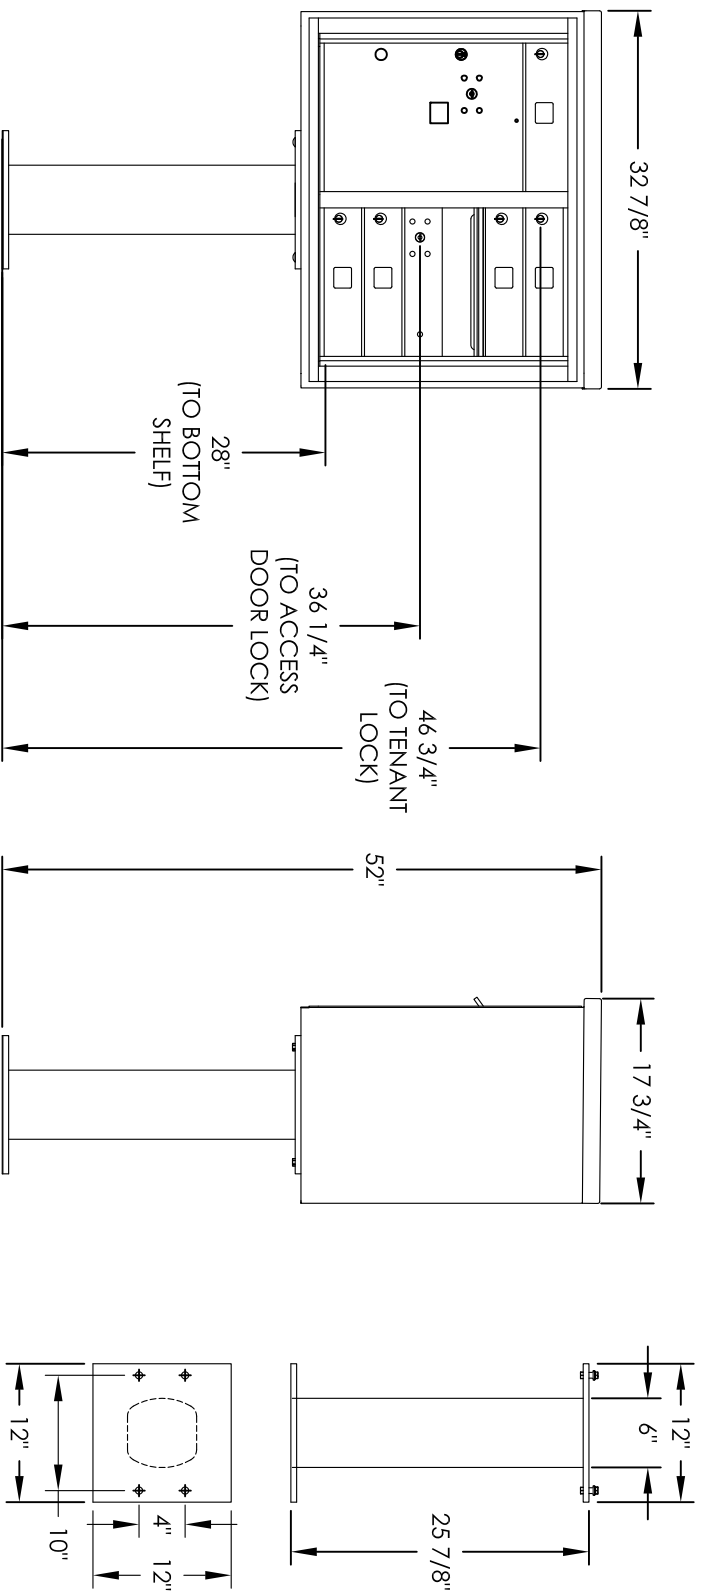

# Versatile™ 4C Pedestal Mount Mailbox, 4C06D-05-P

- NOTES:**
1. 4C pedestal units are for private applications only / not USPS Approved.
  2. May be installed outside or inside - see foundation specification details within the 4C Installation Manual.

DESCRIPTION	COMPARTMENT	COMPARTMENT SIZE	QTY.
MAILBOX	MB1	3" H x 12" W x 15" D	5
OUTGOING MAIL	OM2	6-1/2" H x 12" W x 15" D	1
PARCEL	PL5	17" H x 12" W x 15" D	1

PRODUCT SERIES: VERSATILE™ 4C PEDESTAL MOUNT MAILBOX